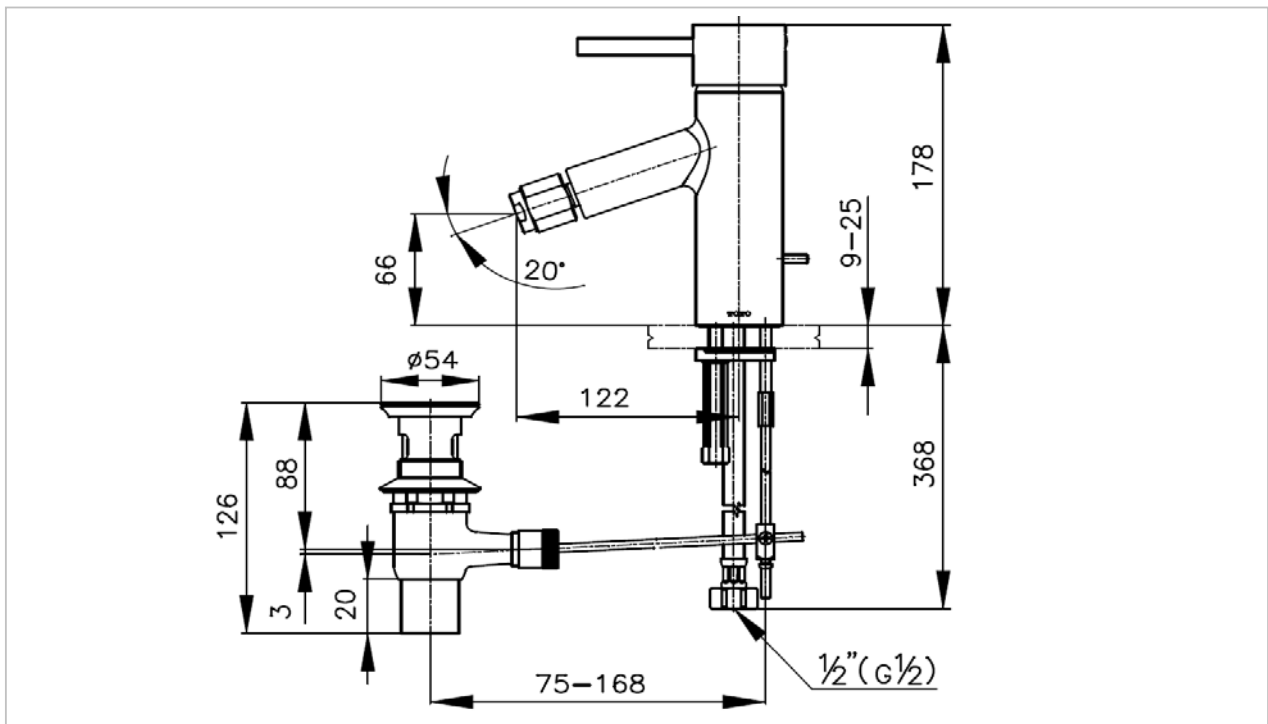

TOTO

FAUCET&SHOWER

TS272A

"Ramo" Faucet

Product Features

Suggestion Fittings & Parts

Remark : We reserve the right to change some parts for suitability.

TOTO (THAILAND) CO.,LTD