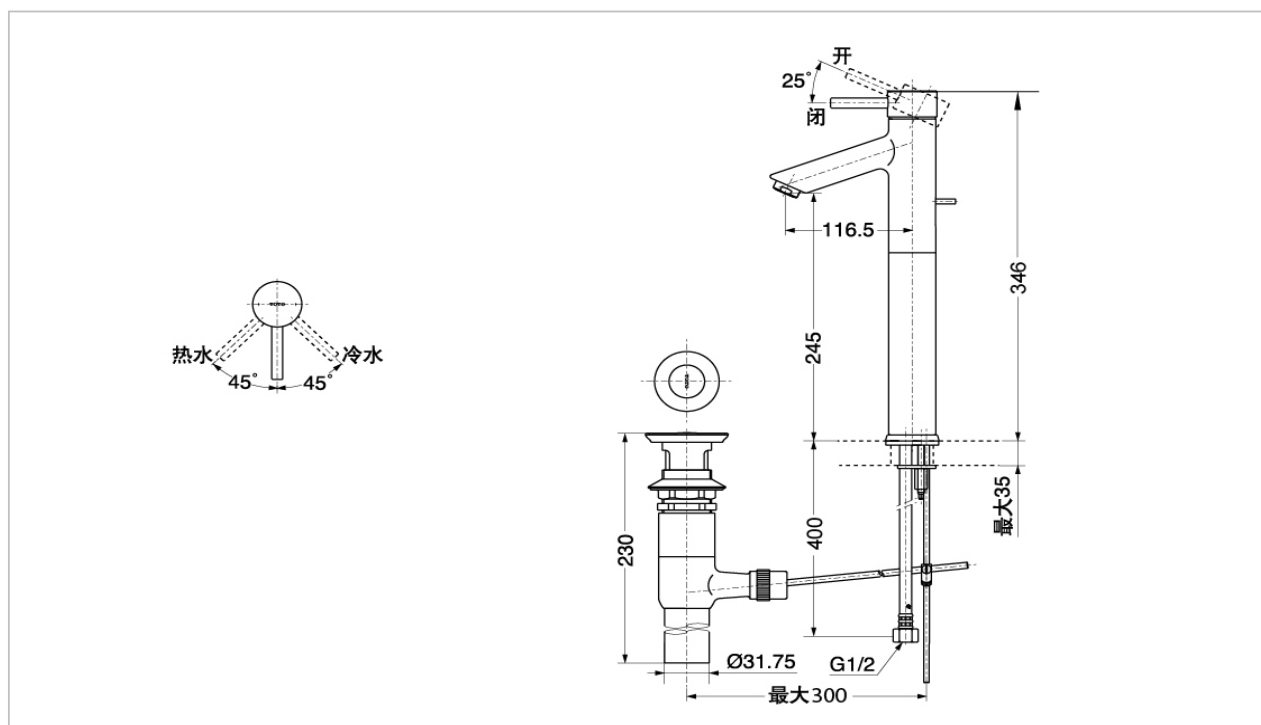

TOTO

FAUCETS

TS271AY

"Ramo" Lavatory Faucet

Product Features

Single Lever Lavatory Faucet

Suggestion Fittings & Parts

Remark : We reserve the right to change some parts for suitability.