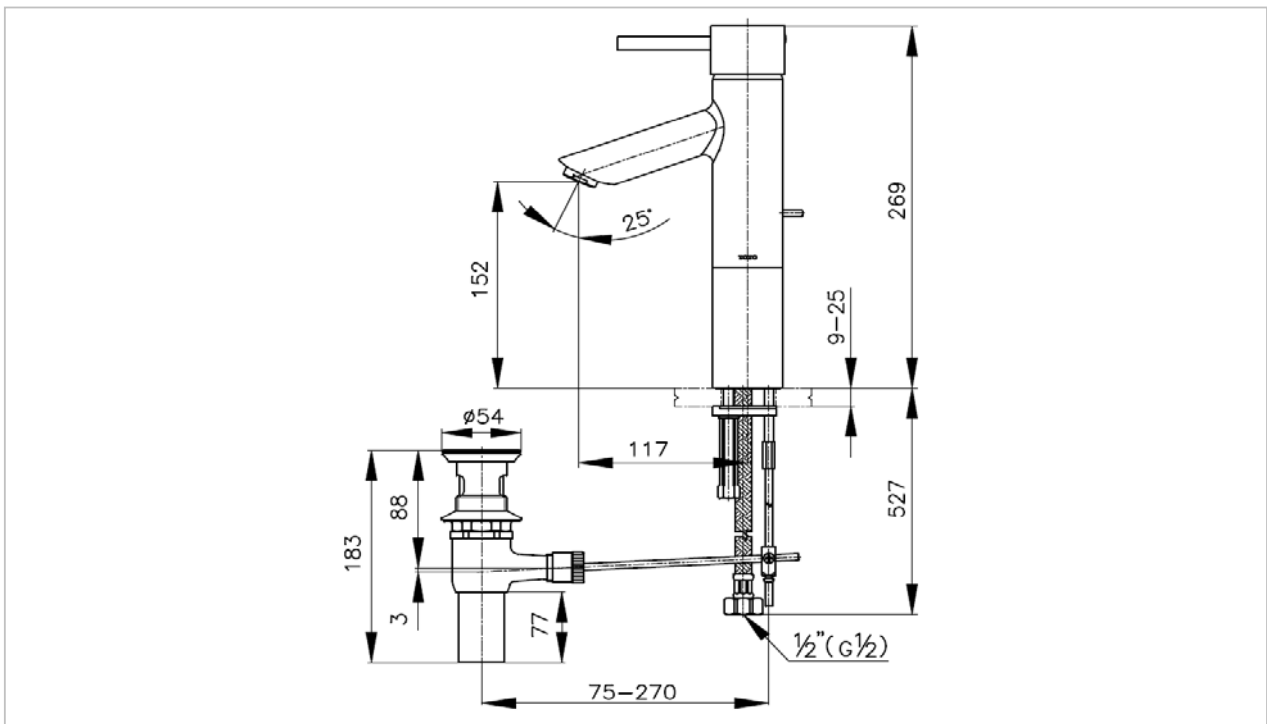

**TOTO**

**FAUCET&SHOWER**

**TS271AX**

*"Ramo" Faucet*

Product Features

Suggestion Fittings & Parts

Remark : We reserve the right to change some parts for suitability.

TOTO (THAILAND) CO.,LTD