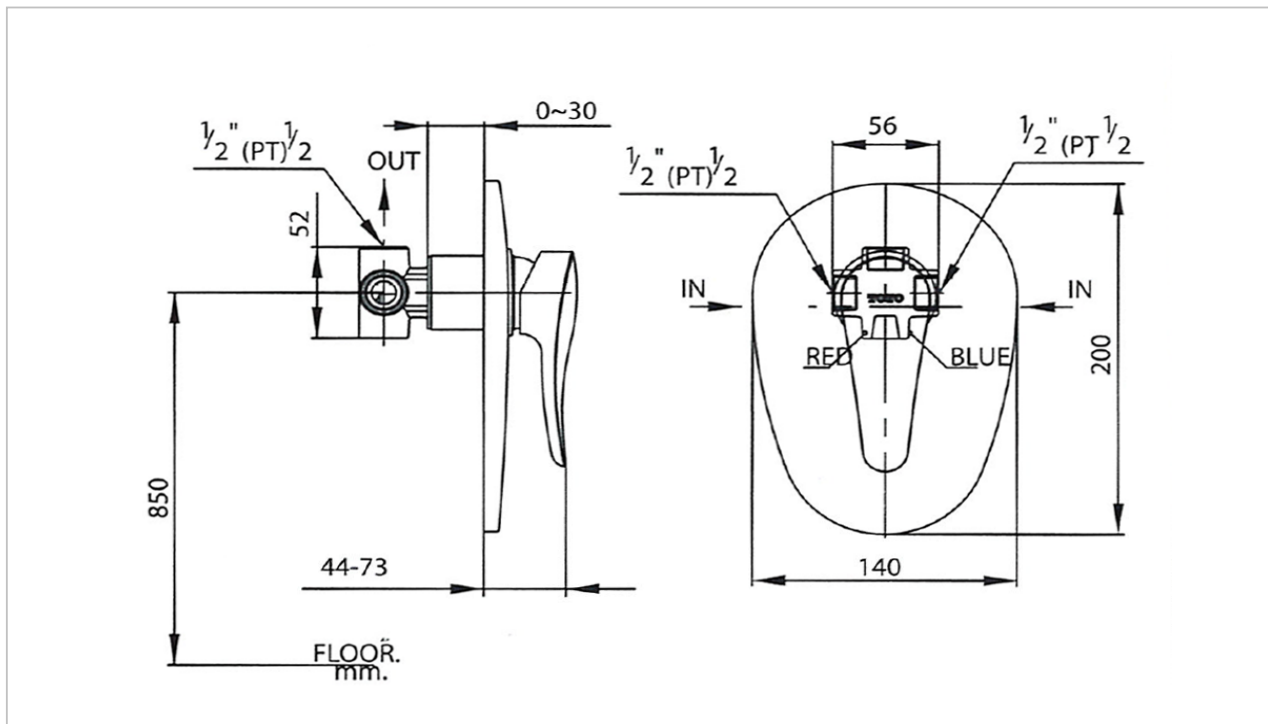

TOTO

FAUCET&SHOWER

TS270A

"Capella" Concealed Mixing Valve

Product Features

Suggestion Fittings & Parts

Remark : We reserve the right to change some parts for suitability.

TOTO (THAILAND) CO.,LTD