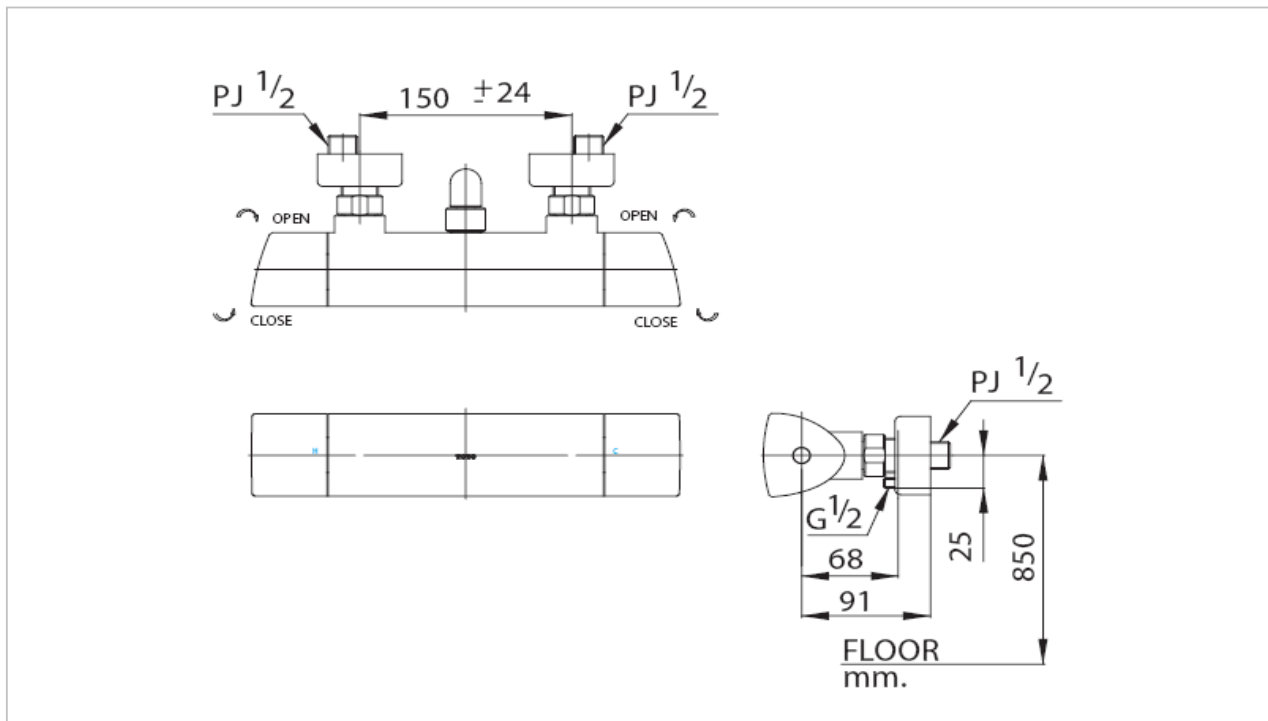

TOTO

FAUCET&SHOWER

TS267A

"Bellini" Combination Exposed Hand Shower

Product Features

Suggestion Fittings & Parts

Remark : We reserve the right to change some parts for suitability.

TOTO (THAILAND) CO.,LTD