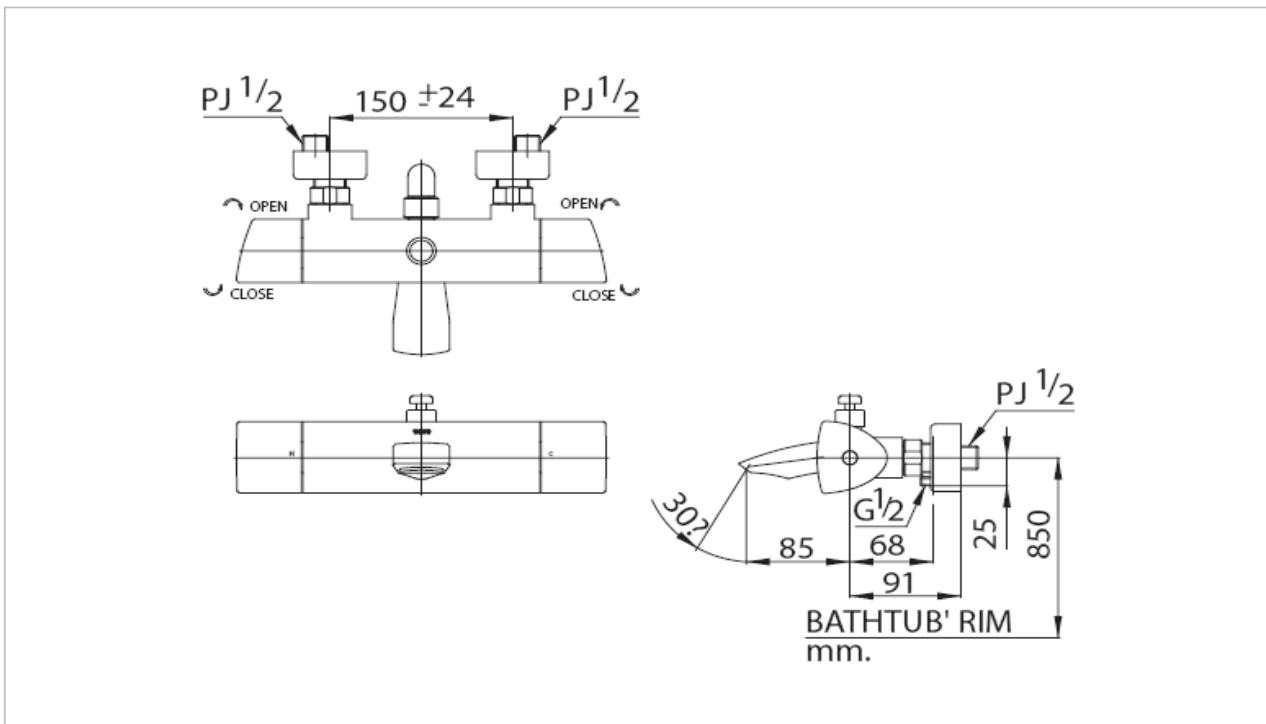

TOTO

FAUCET&SHOWER

TS266A

"Bellini" Combination Bath for Hand Shower

Product Features

Suggestion Fittings & Parts

Remark : We reserve the right to change some parts for suitability.

TOTO (THAILAND) CO.,LTD

Bangkok Office : 598 Q House Ploenjit Building., G floor., Ploenchit Rd., Lumpini, Pathumwan, Bangkok. 10330 Thailand
Tel : +(66)2-650-9925(AUTO) Fax : +(66)2-650-9923-4
www.toto.co.th