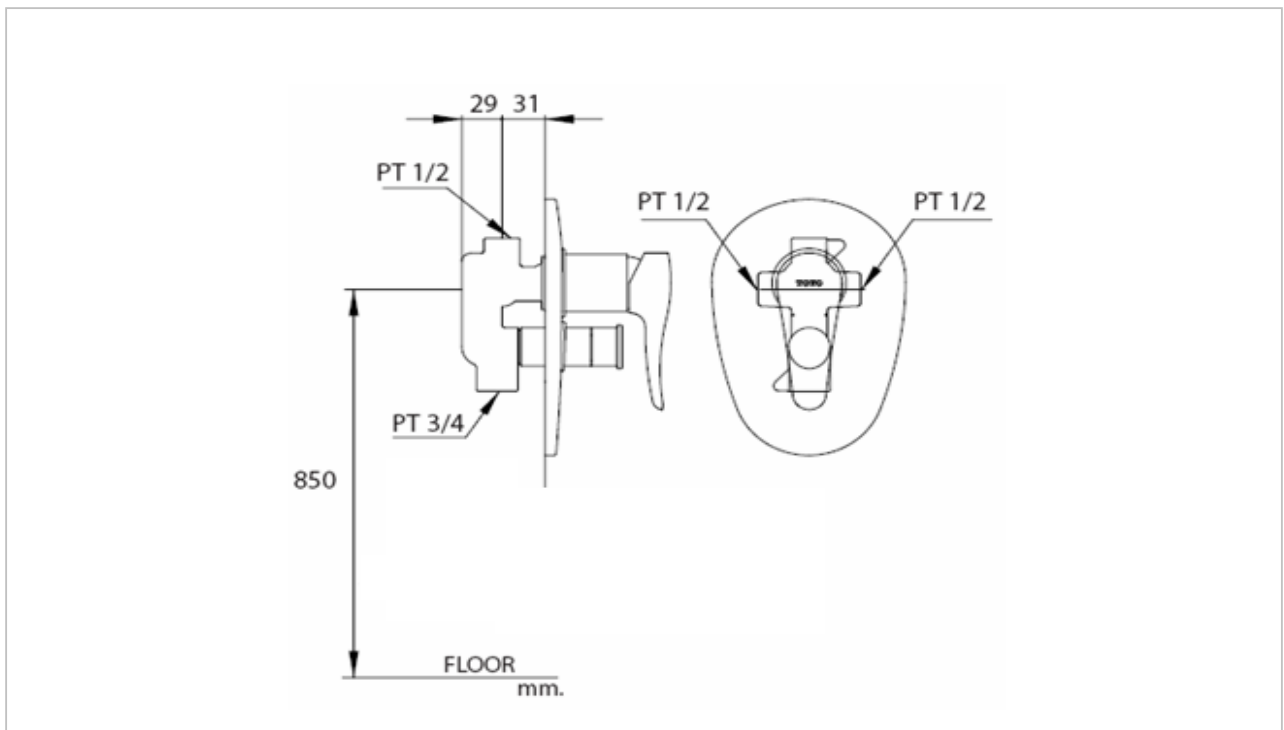

**TOTO**

**FAUCET&SHOWER**

**TS265AV**

*"Capella" Concealed Bath Mixer for Fixed Shower*

Product Features

Concealed Single Lever Bath Mixer for Fixed Shower

Suggestion Fittings & Parts

Remark : We reserve the right to change some parts for suitability.