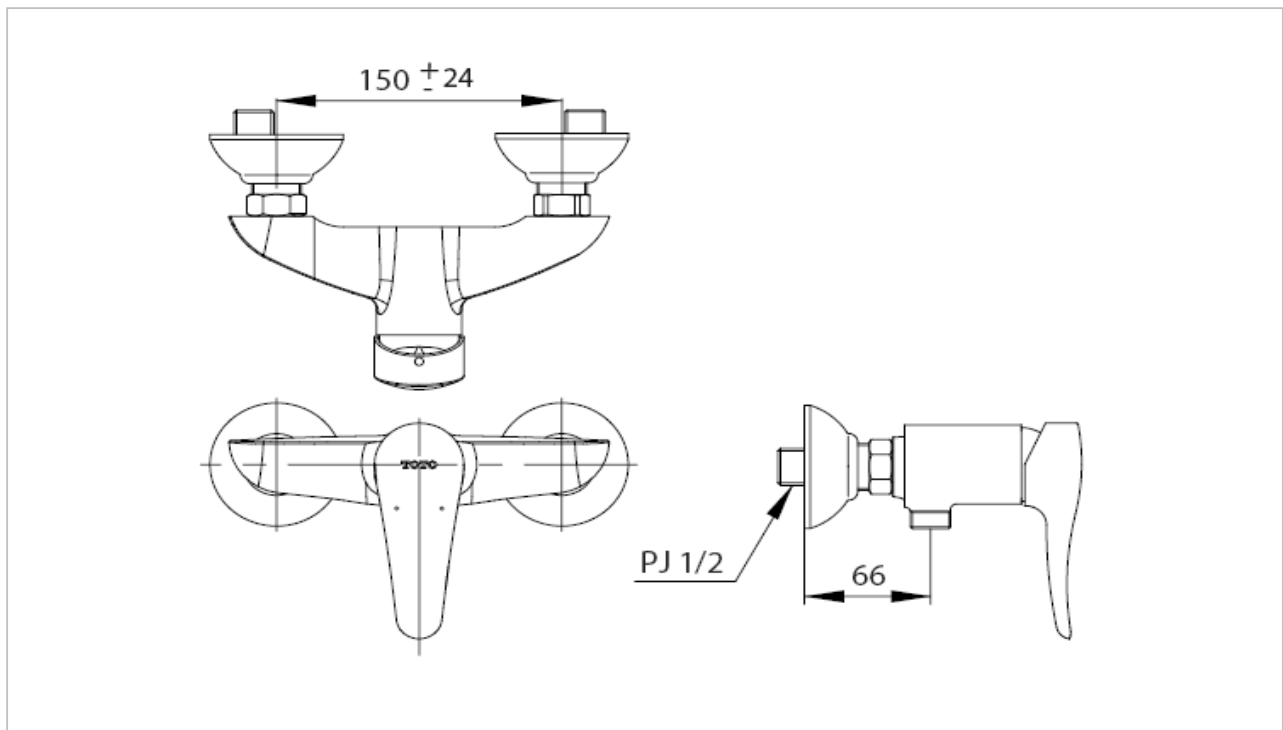

TOTO

FAUCET&SHOWER

TS263A

"Capella" Exposed Mixer for Hand Shower

Product Features

Exposed Single Lever Mixer for Hand Shower

Suggestion Fittings & Parts

Remark : We reserve the right to change some parts for suitability.