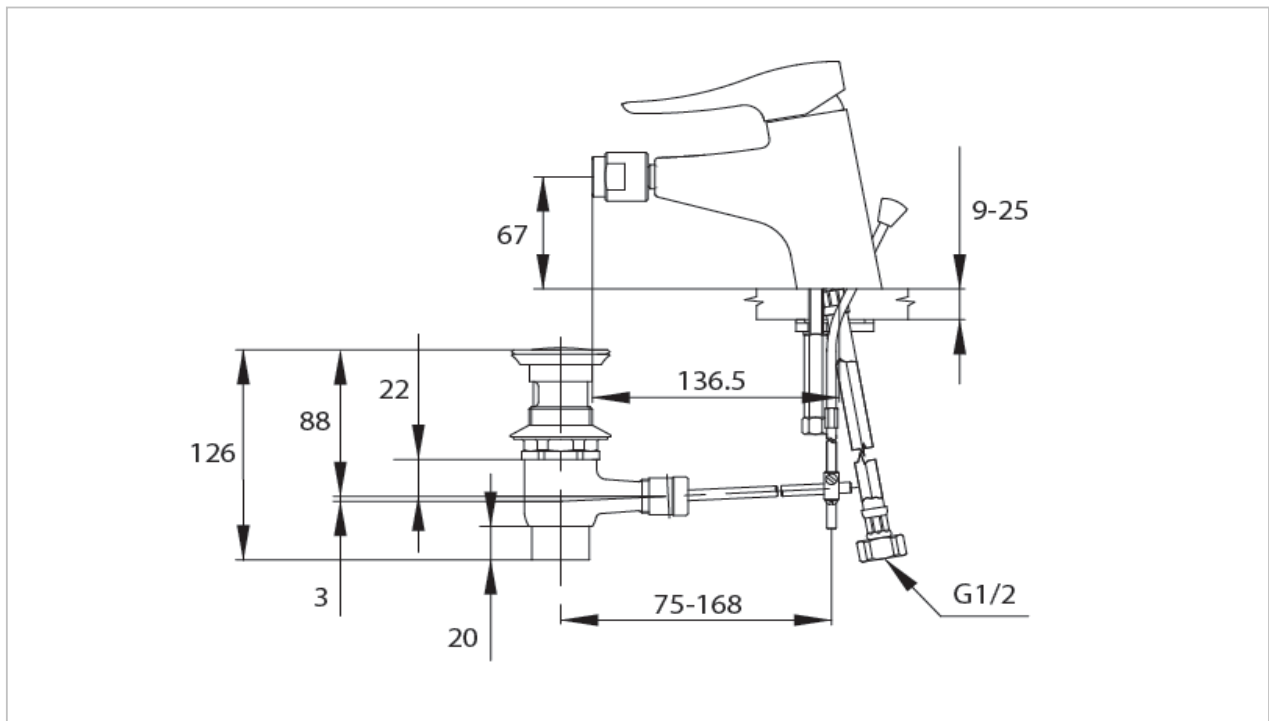

TOTO

FAUCET&SHOWER

TS261A

"Capella" Bidet Faucet

Product Features

Single Lever Bidet Faucet Mixer with Pop-up Rod

Suggestion Fittings & Parts

Remark : We reserve the right to change some parts for suitability.