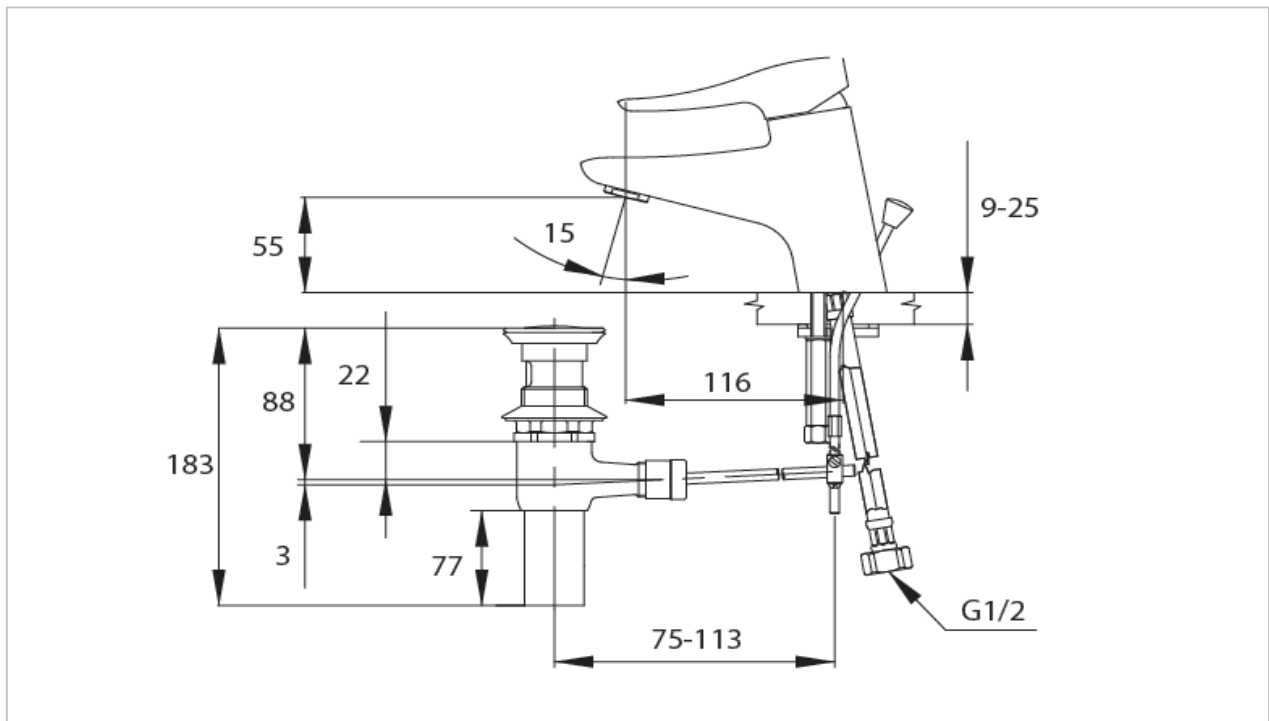

**TOTO**

**FAUCET&SHOWER**

**TS260A**

*"Capella" Faucet*

**Product Features**

Single Lever Lavatory Faucet Mixer with Pop-up Waste

**Suggestion Fittings & Parts**

Remark : We reserve the right to change some parts for suitability.