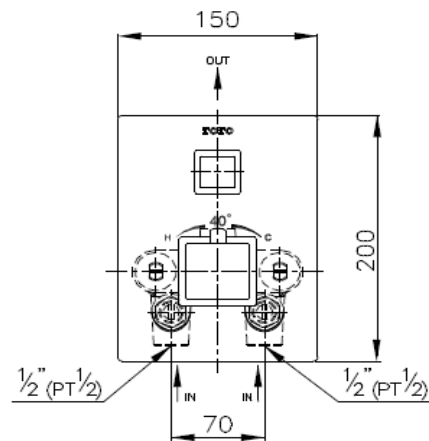

TOTO

FAUCET&SHOWER

TS259A

"Eureka" Thermostat Concealed Mixer for Bath

Product Features

Thermostat Concealed Mixer for Bath Filler

Suggestion Fittings & Parts

Remark : We reserve the right to change some parts for suitability.