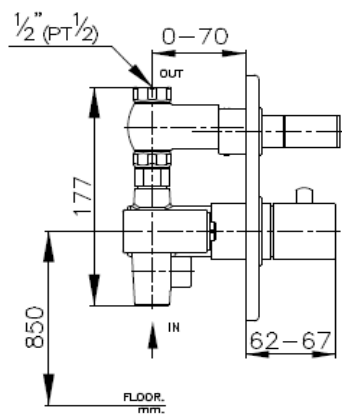

TOTO

FAUCET&SHOWER

TS259A

"Eureka" Thermostat Concealed Mixer for Bath

Product Features

Thermostat Concealed Mixer for Bath Filler

Suggestion Fittings & Parts

Remark : We reserve the right to change some parts for suitability.