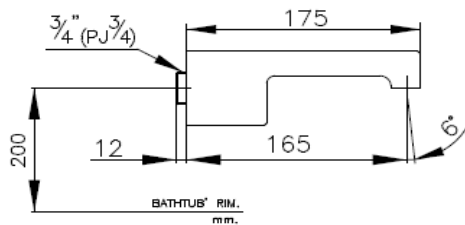

TOTO

FAUCET&SHOWER

TS259A

"Eureka" Thermostat Concealed Mixer for Bath

Product Features

Thermostat Concealed Mixer for Bath Filler

Suggestion Fittings & Parts

Remark : We reserve the right to change some parts for suitability.