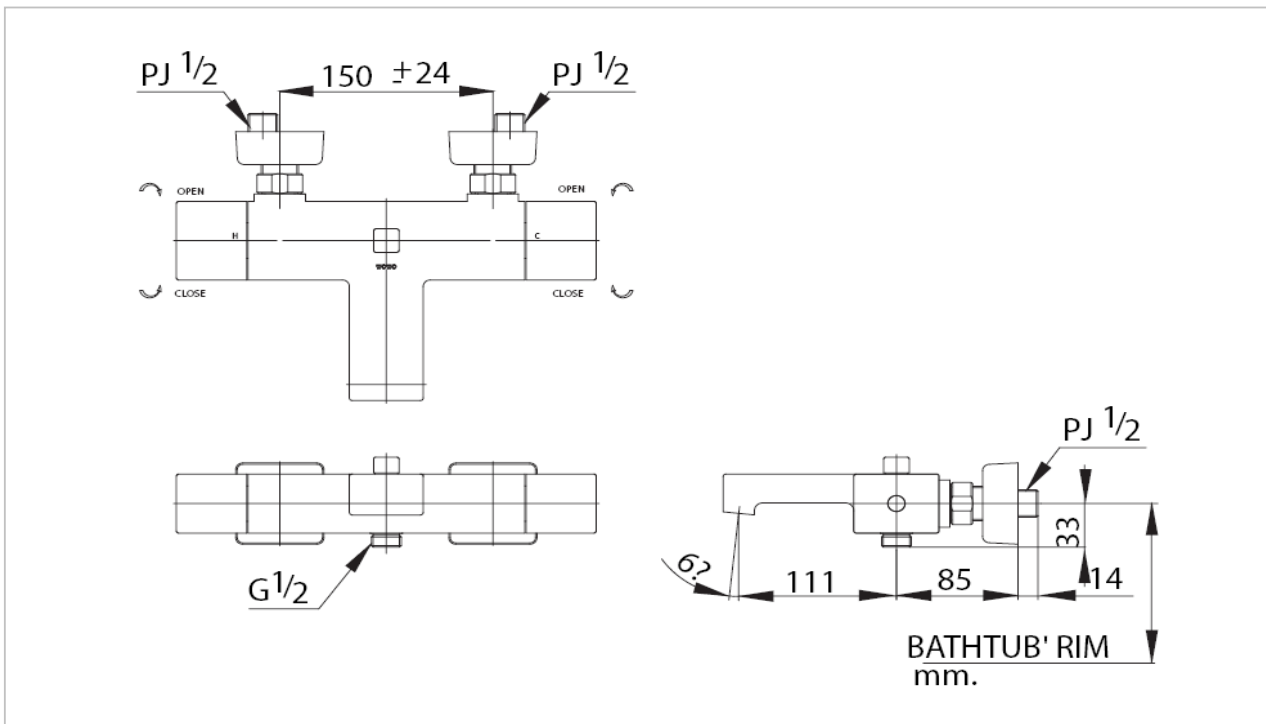

TOTO

FAUCET&SHOWER

TS257A

"Eureka"Combination Bath for Hand Shower

Product Features

Suggestion Fittings & Parts

Remark : We reserve the right to change some parts for suitability.

TOTO (THAILAND) CO.,LTD