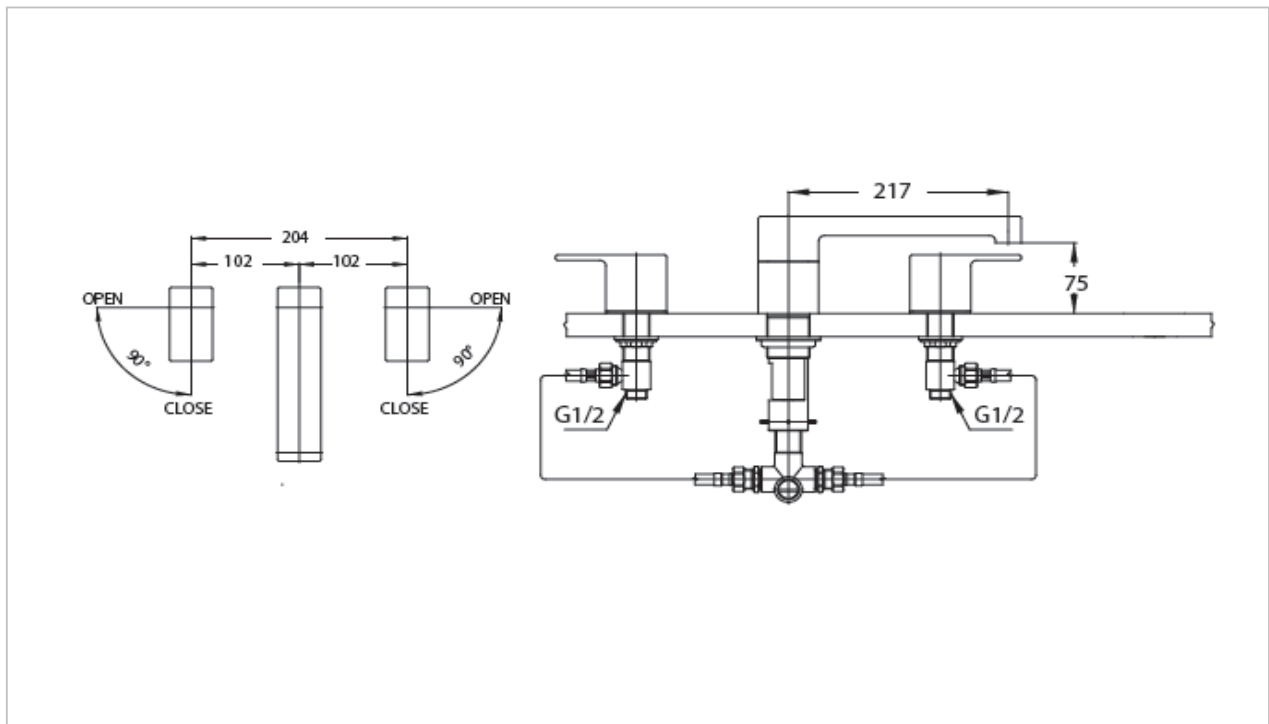

TOTO

FAUCET&SHOWER

TS256AV

"Eureka" Mixer for Bath

Product Features

Suggestion Fittings & Parts

Remark : We reserve the right to change some parts for suitability.

TOTO (THAILAND) CO.,LTD