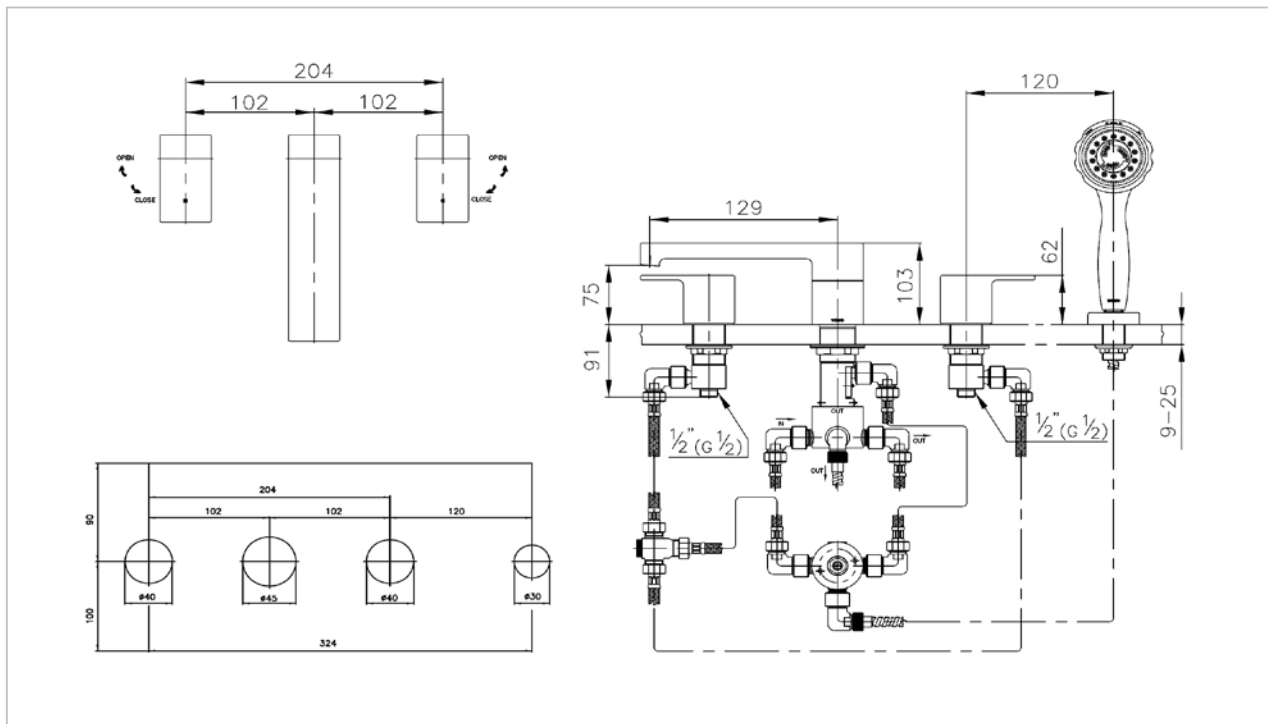

TOTO

FAUCET&SHOWER

TS256AS65

"Eureka" Bath Filler Mixer and Hand Shower

Product Features

Suggestion Fittings & Parts

Remark : We reserve the right to change some parts for suitability.

TOTO (THAILAND) CO.,LTD