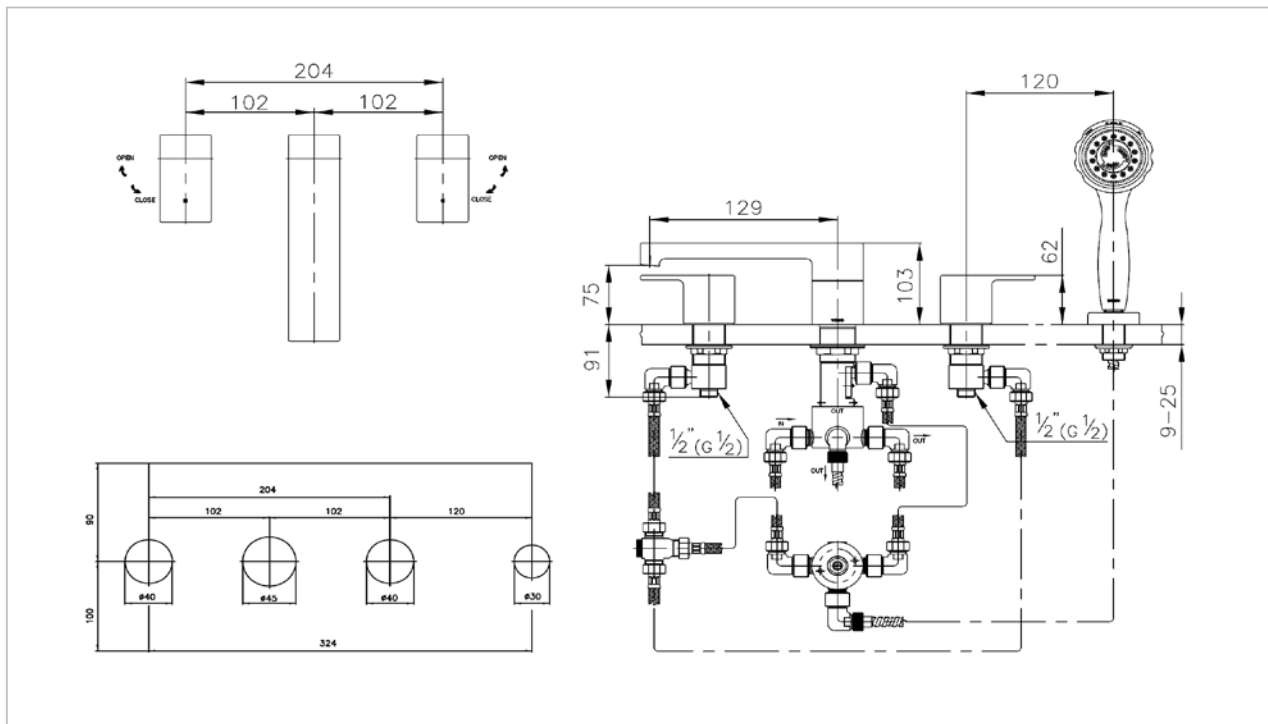

TOTO

FAUCET&SHOWER

TS256A S65

"Eureka" Bath Filler Mixer and Hand Shower

Product Features

Suggestion Fittings & Parts

Remark : We reserve the right to change some parts for suitability.

TOTO (THAILAND) CO.,LTD