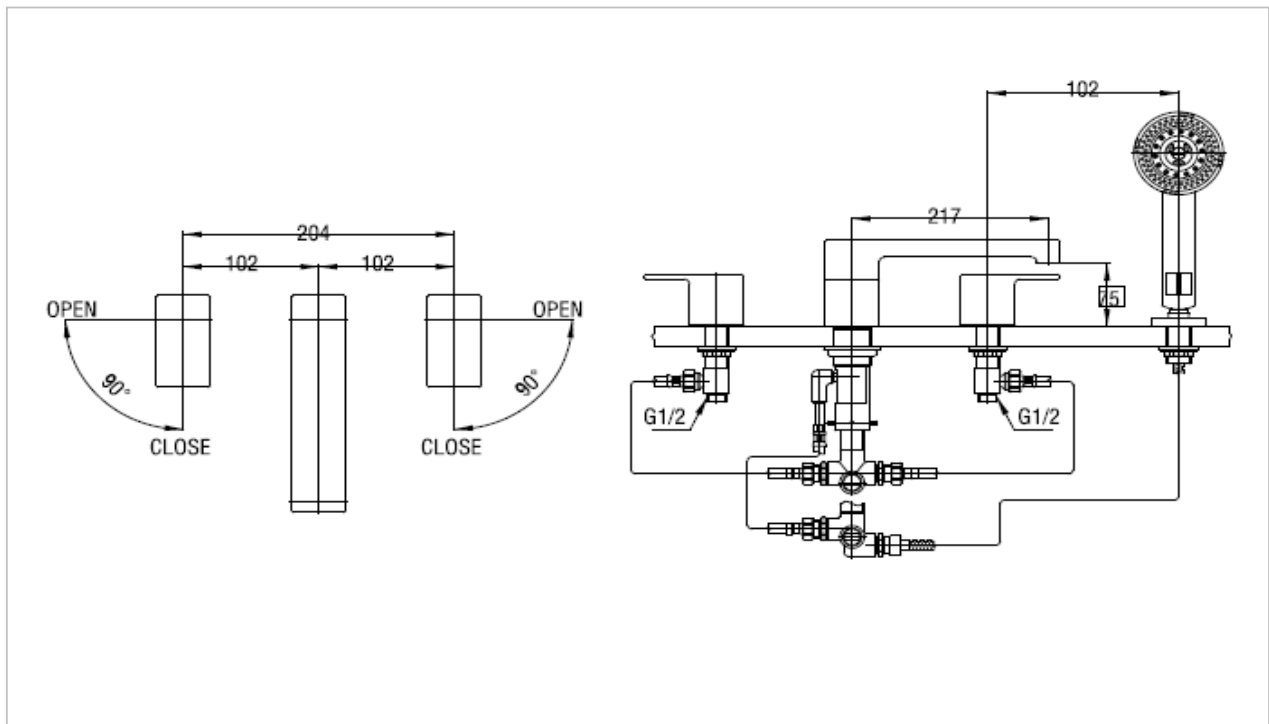

TOTO

FAUCET&SHOWER

TS256A S213

"Eureka"Bath Filler Mixer and Hand Shower

Product Features

Suggestion Fittings & Parts

Remark : We reserve the right to change some parts for suitability.

TOTO (THAILAND) CO.,LTD