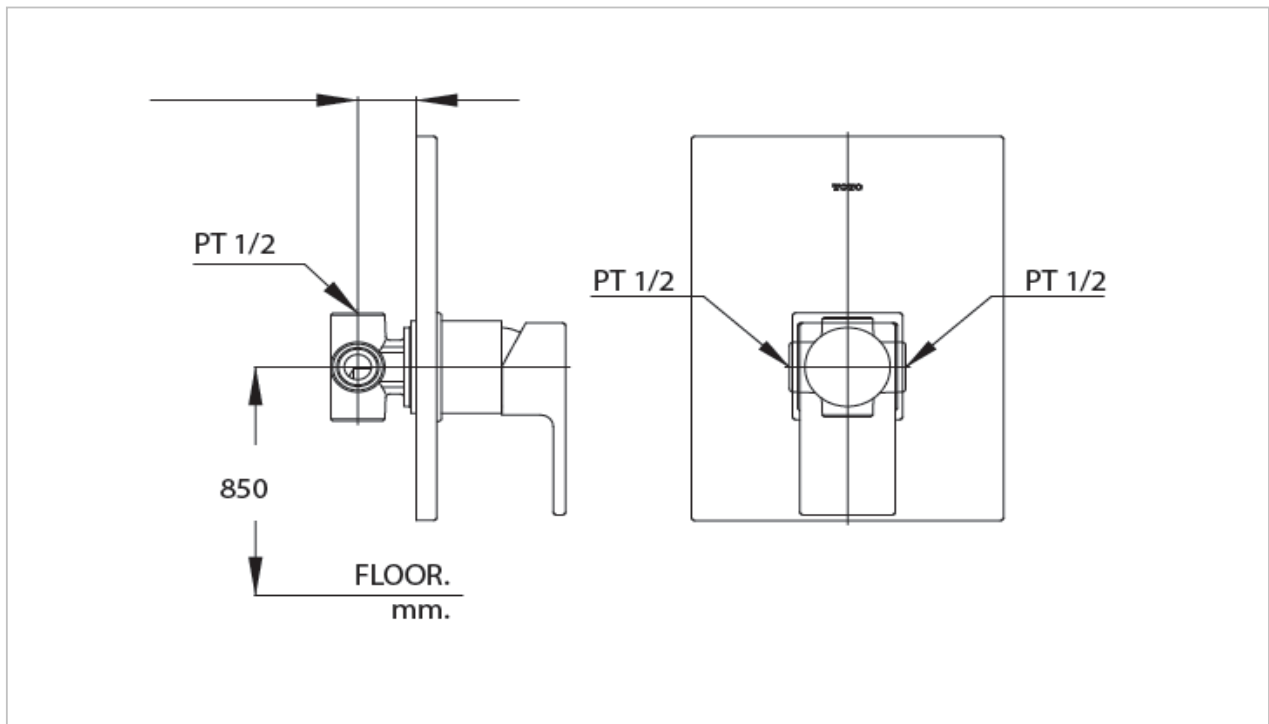

TOTO

FAUCET&SHOWER

TS255A

"Eureka" Concealed for Fixed Shower

Product Features

Suggestion Fittings & Parts

Remark : We reserve the right to change some parts for suitability.

TOTO (THAILAND) CO.,LTD