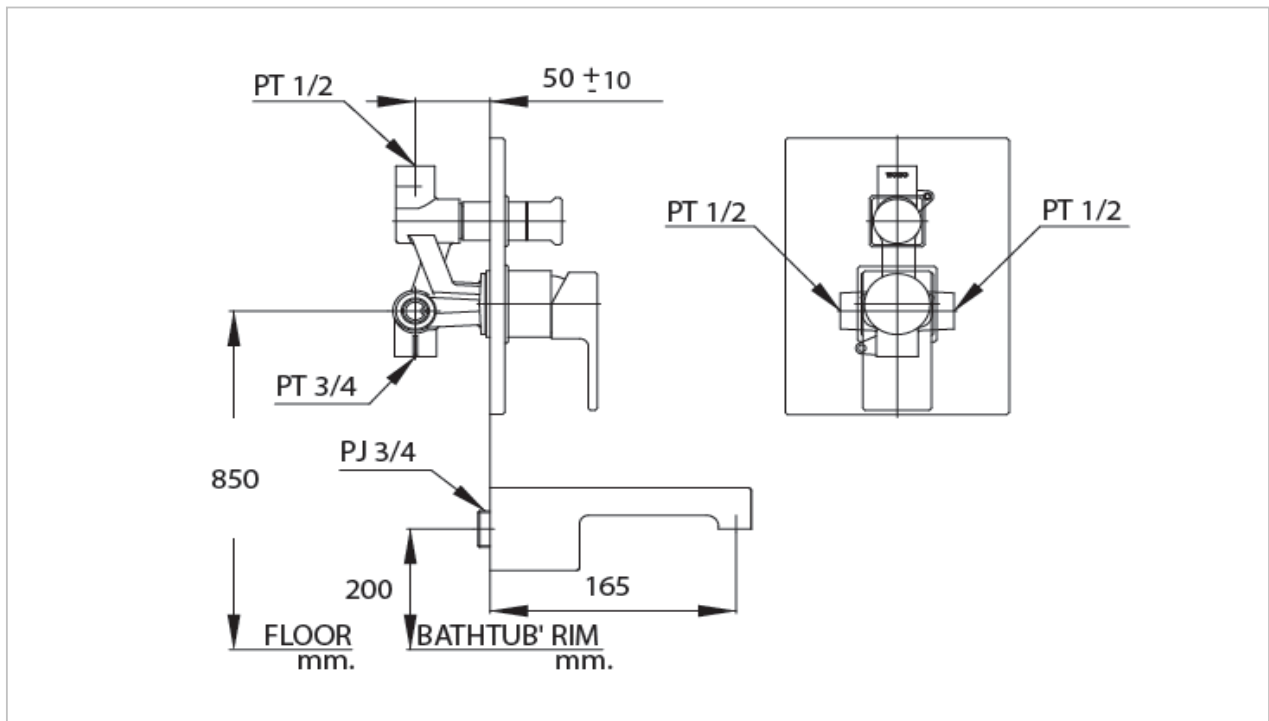

TOTO

FAUCET&SHOWER

TS254A
TS254AV
TS651

"Eureka" Concealed Bath Mixer for Fixed Shower

Product Features

TS254A
Concealed Single Lever Bath Mixer for Fixed Shower
TS254AV
TS651

Suggestion Fittings & Parts

Remark : We reserve the right to change some parts for suitability.