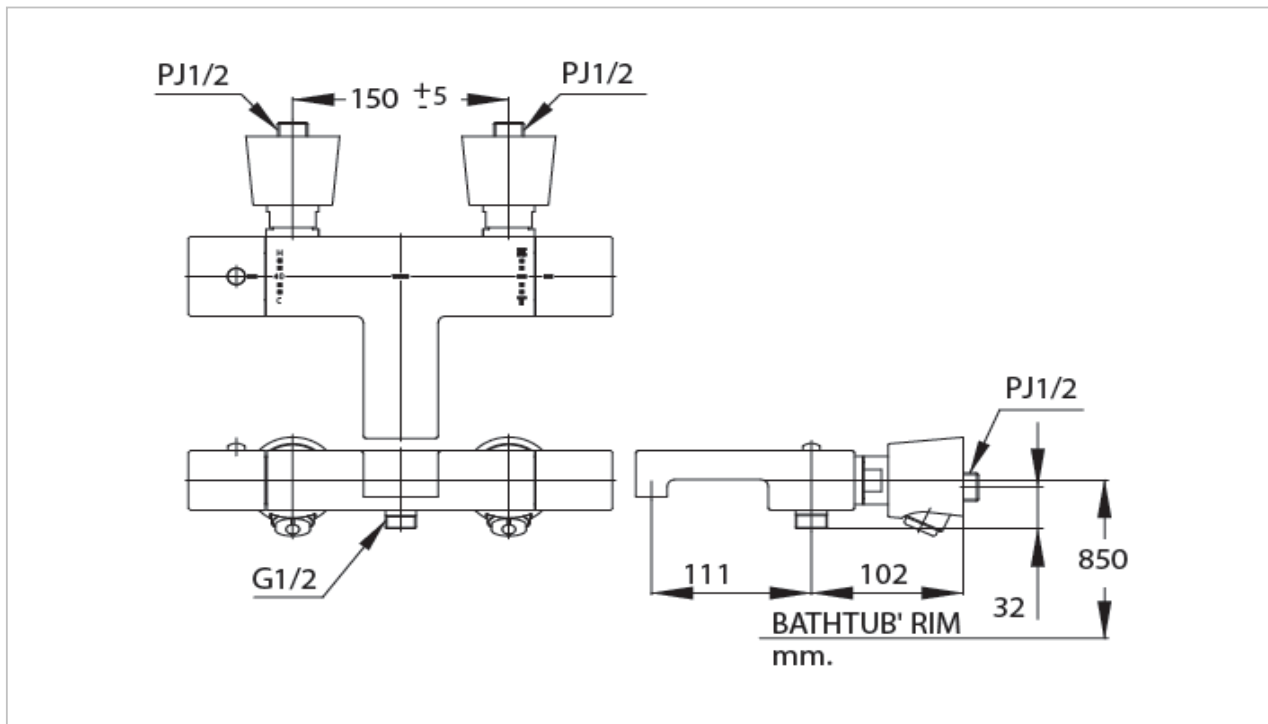

TOTO

FAUCET&SHOWER

TS252A

"Eureka"Thermostat Bath and Hand Shower

Product Features

TS252A  Thermostat by TOTO
Thermostat Bath and Hand Shower

Suggestion Fittings & Parts

Remark : We reserve the right to change some parts for suitability.