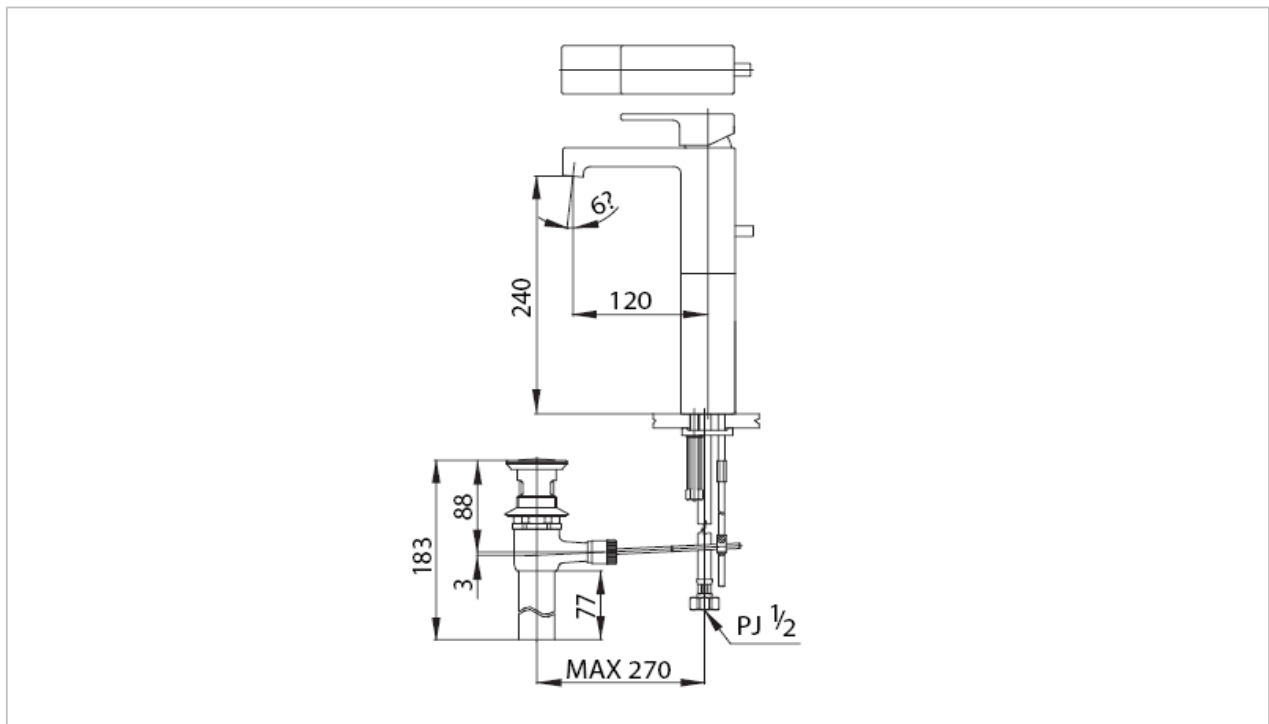

### Product Features

Extended Single Lever Lavatory Faucet Mixer  
with Pop-up Waste