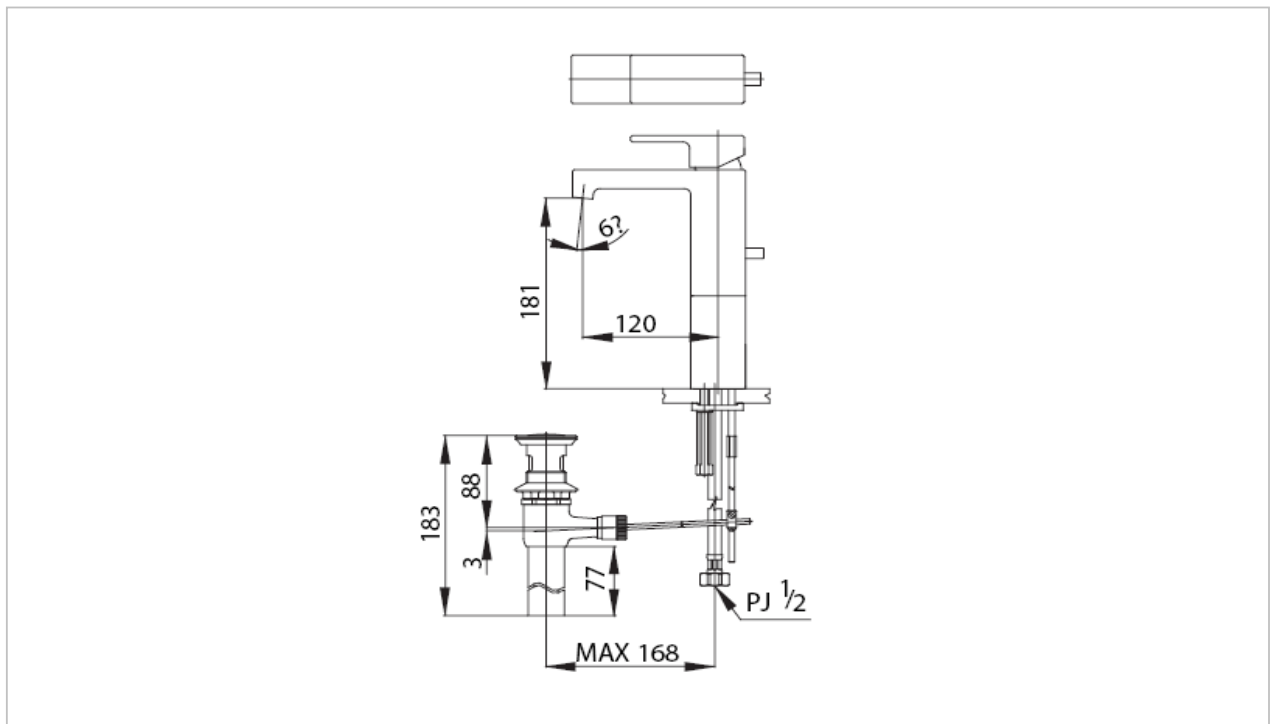

TOTO

FAUCET&SHOWER

TS250AX

"Eureka" Faucet

Product Features

Extended Single Lever Lavatory Faucet Mixer
with Pop-up Waste

Suggestion Fittings & Parts

Remark : We reserve the right to change some parts for suitability.