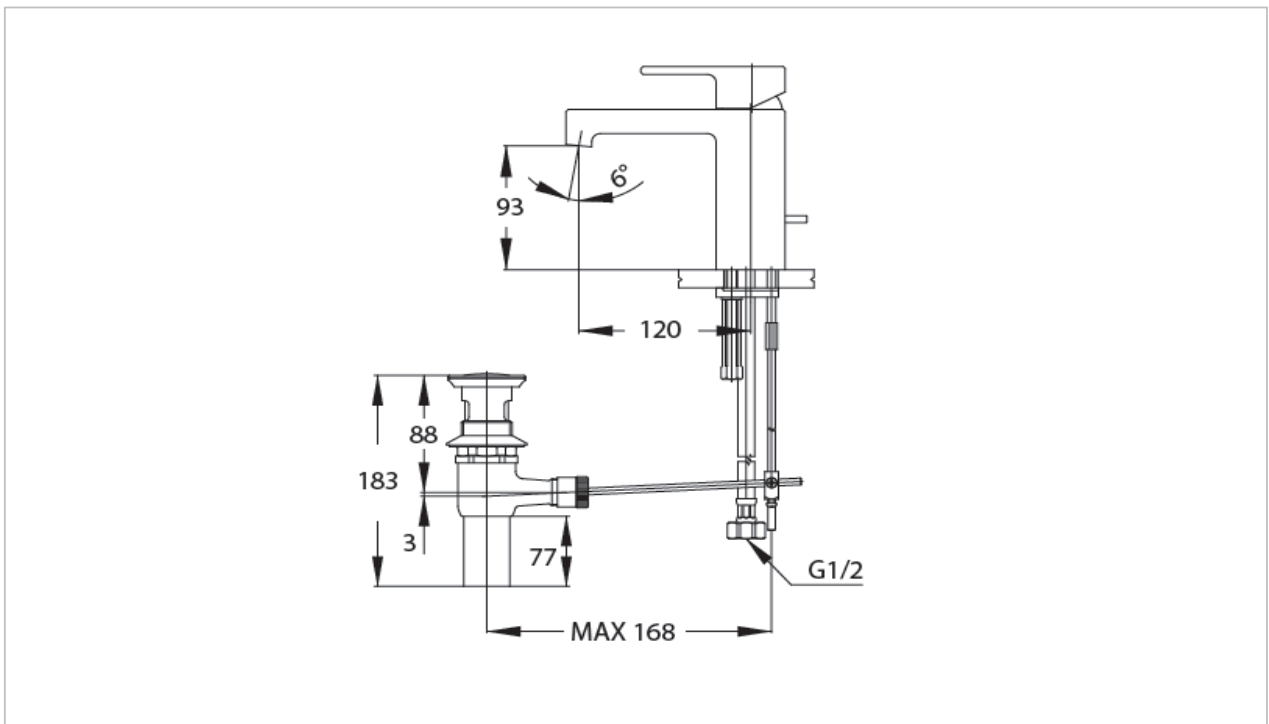

**TOTO**

**FAUCET&SHOWER**

**TS250A**

*"Eureka" Faucet*

Product Features

Single Lever Lavatory Faucet Mixer with Pop-up Waste

Suggestion Fittings & Parts

Remark : We reserve the right to change some parts for suitability.