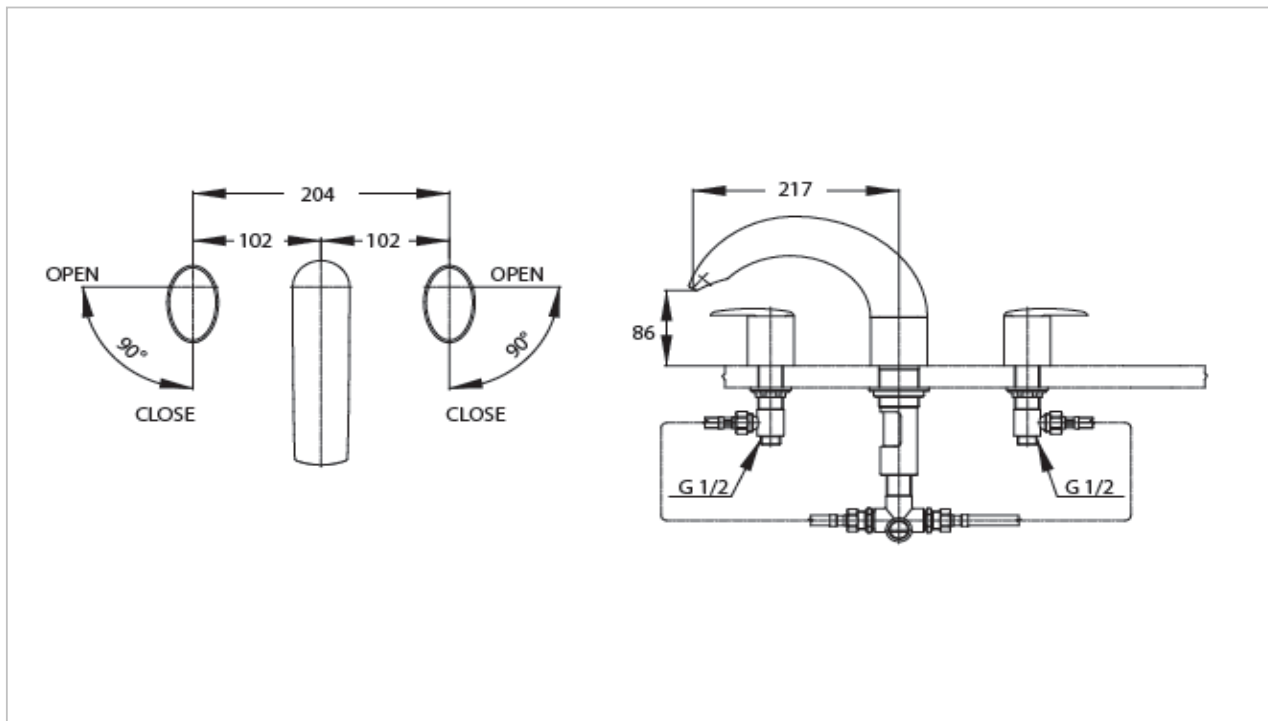

TOTO

FAUCET&SHOWER

TS248AV

"Bellini" Mixer for Bath

Product Features

Suggestion Fittings & Parts

Remark : We reserve the right to change some parts for suitability.

TOTO (THAILAND) CO.,LTD

Bangkok Office : 598 Q House Ploenjit Building., G floor., Ploenchit Rd.,Lumpini, Pathumwan, Bangkok. 10330 Thailand
Tel : +(66)2-650-9925(AUTO) Fax : +(66)2-650-9923-4

www.toto.co.th