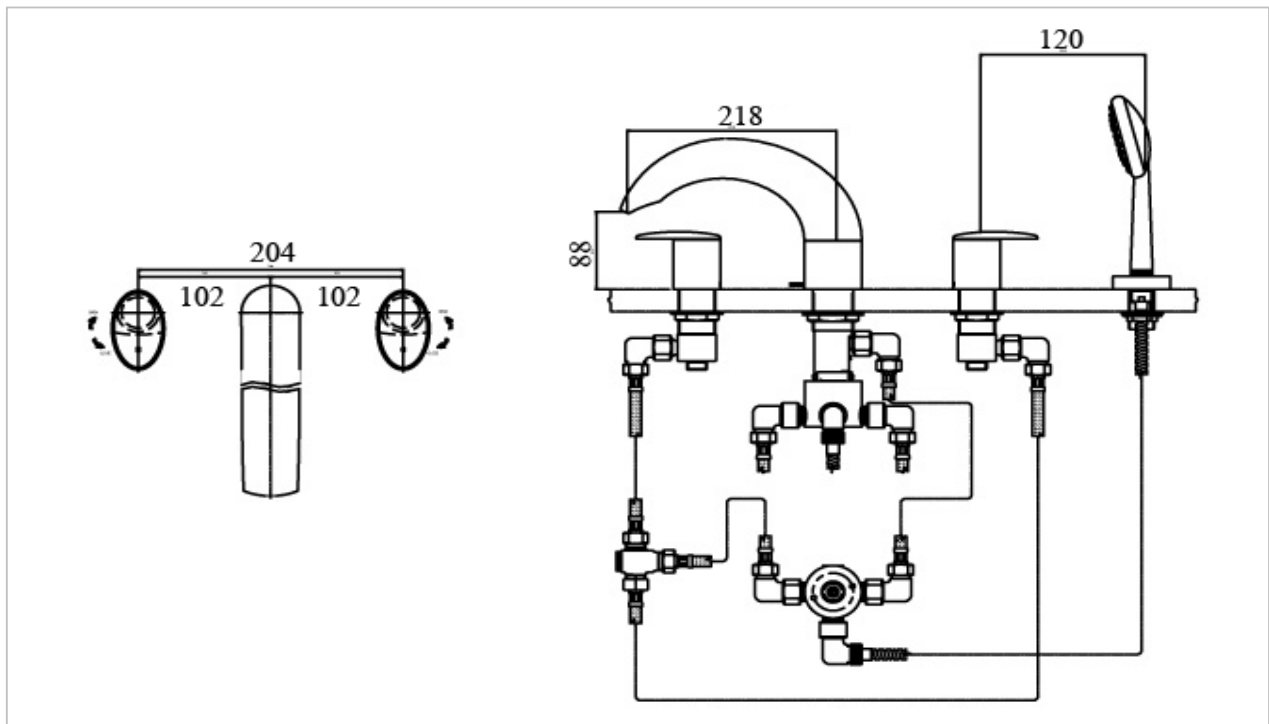

TOTO

FAUCET&SHOWER

TS248AS69

"Bellini" Bath Filler

Product Features

Bath Filler Mixer and Hand Shower

Suggestion Fittings & Parts

Remark : We reserve the right to change some parts for suitability.