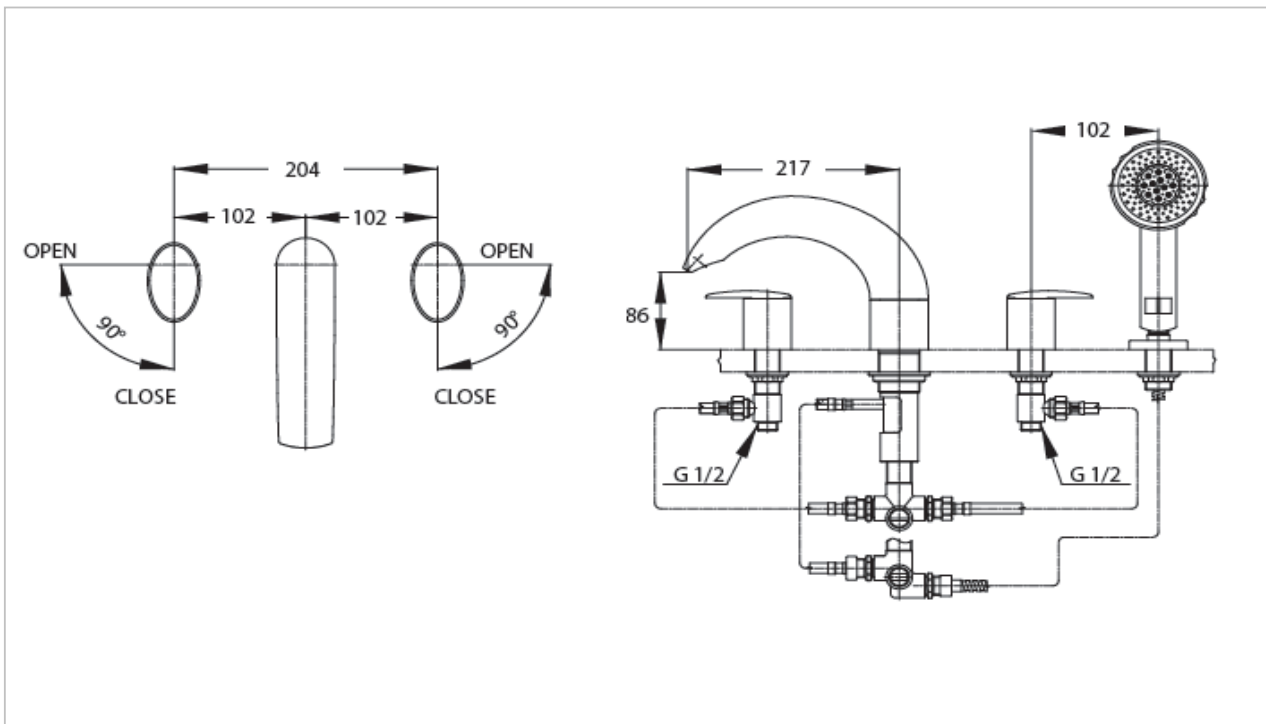

TOTO

FAUCET&SHOWER

TS248AS65

"Bellini" Bath Filler

Product Features

Bath Filler Mixer and Hand Shower

Suggestion Fittings & Parts

Remark : We reserve the right to change some parts for suitability.