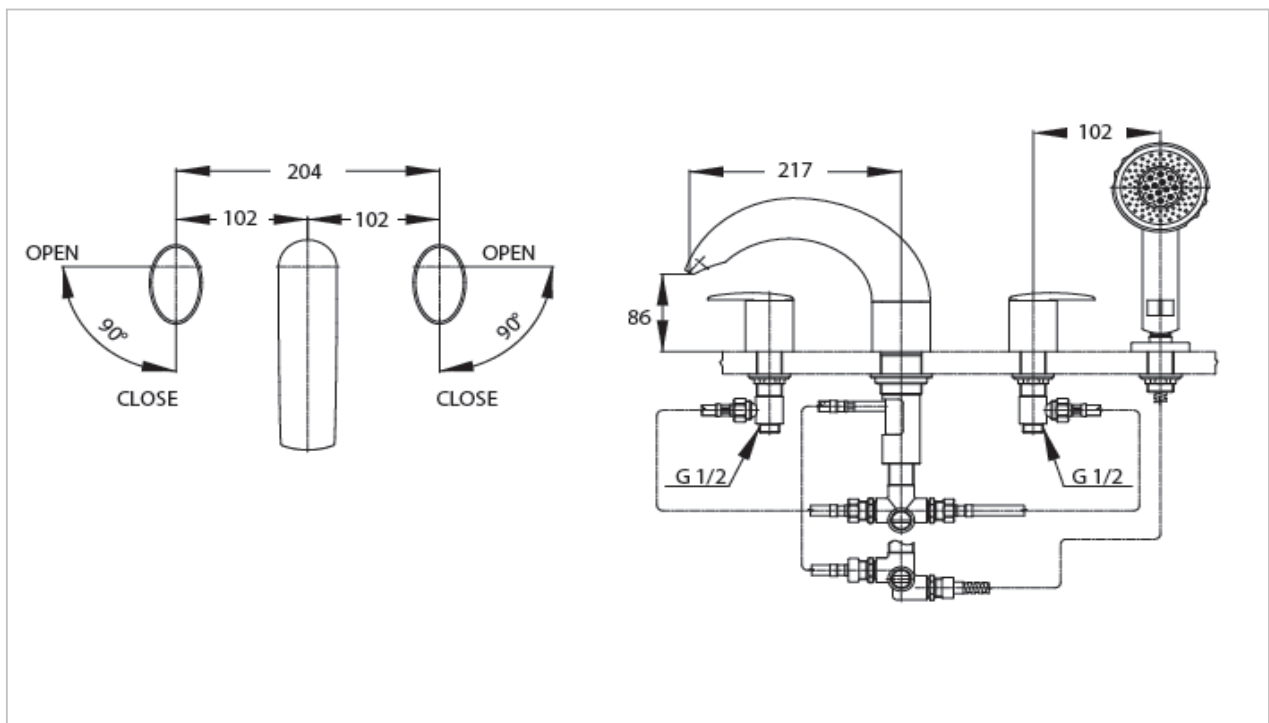

TOTO

FAUCET&SHOWER

TS248AS212

"Bellini" Bath Filler Mixer and Hand Shower

Product Features

Suggestion Fittings & Parts

Remark : We reserve the right to change some parts for suitability.

TOTO (THAILAND) CO.,LTD