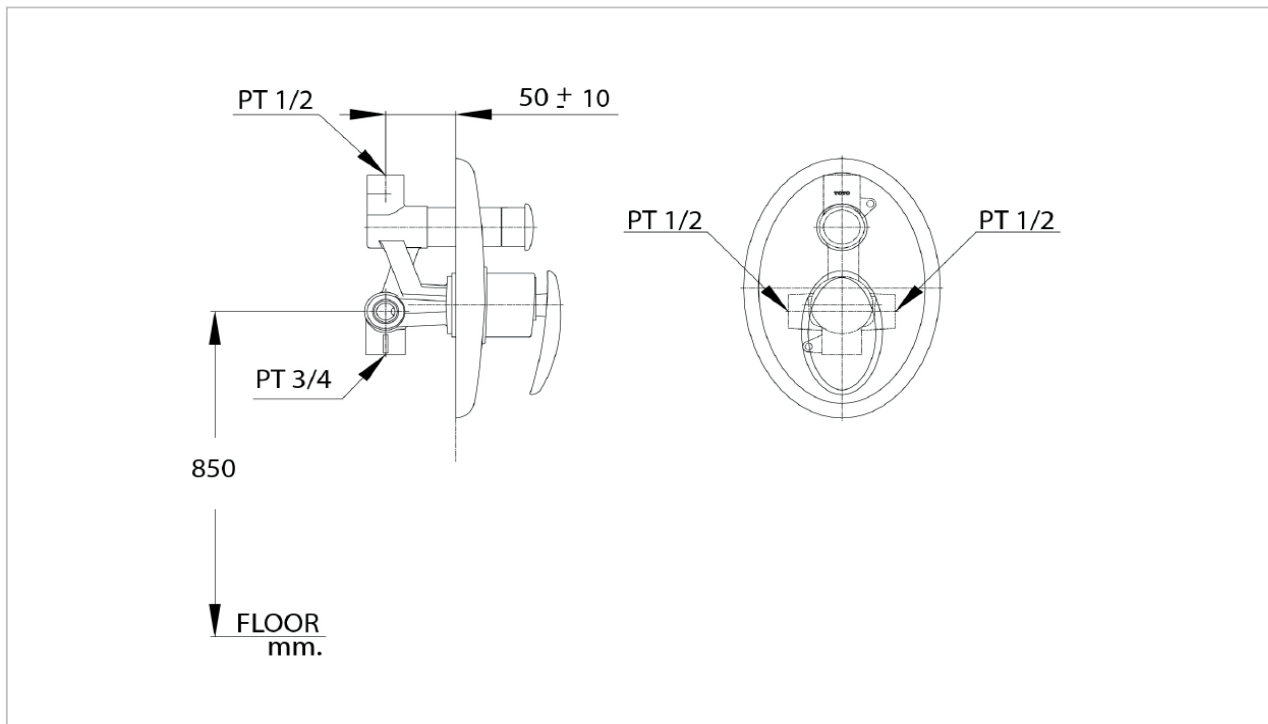

TOTO

FAUCET&SHOWER

TS246AV

"Bellini" Bath Mixer for Fixed Shower

Product Features

TS246AV

Concealed Single Lever Bath
Mixer without Spout

Suggestion Fittings & Parts