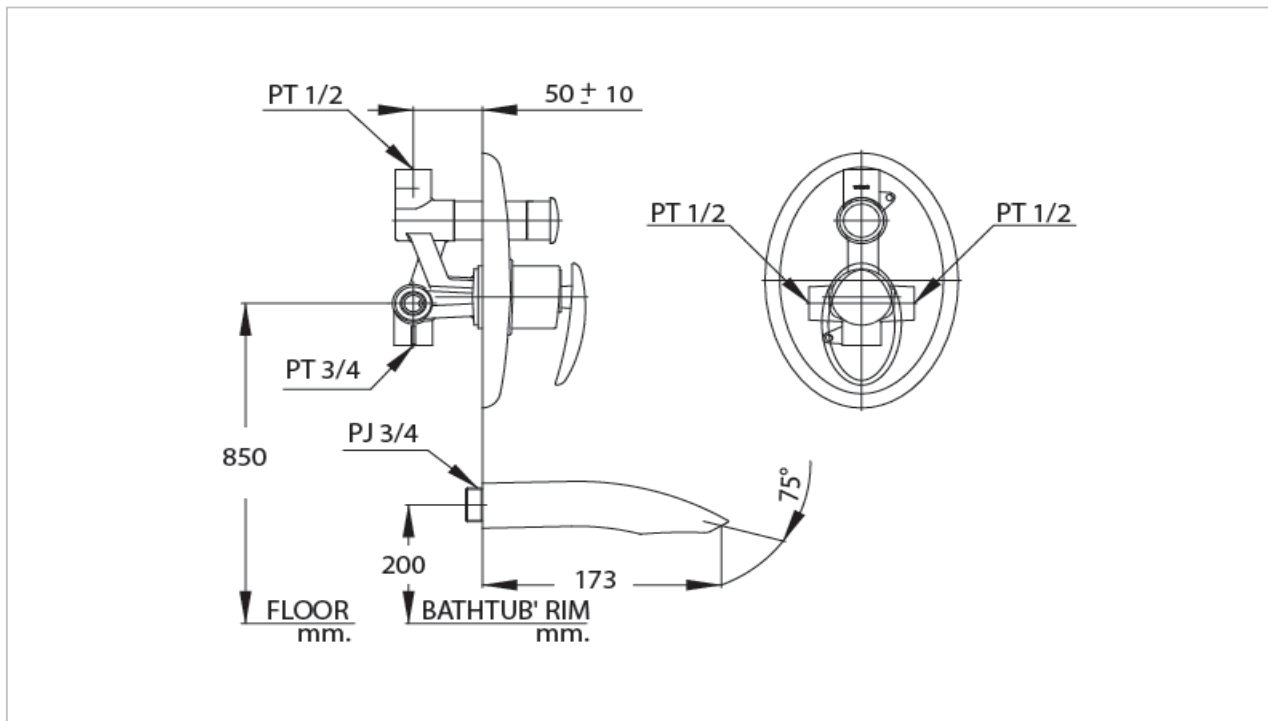

TOTO

FAUCET&SHOWER

TS246A
TS246AV
TS650

"Bellini" Bath Mixer for Fixed Shower

Product Features

TS246A
Concealed Single Lever Bath Mixer for Fixed Shower
TS246AV
TS650

Suggestion Fittings & Parts

Remark : We reserve the right to change some parts for suitability.