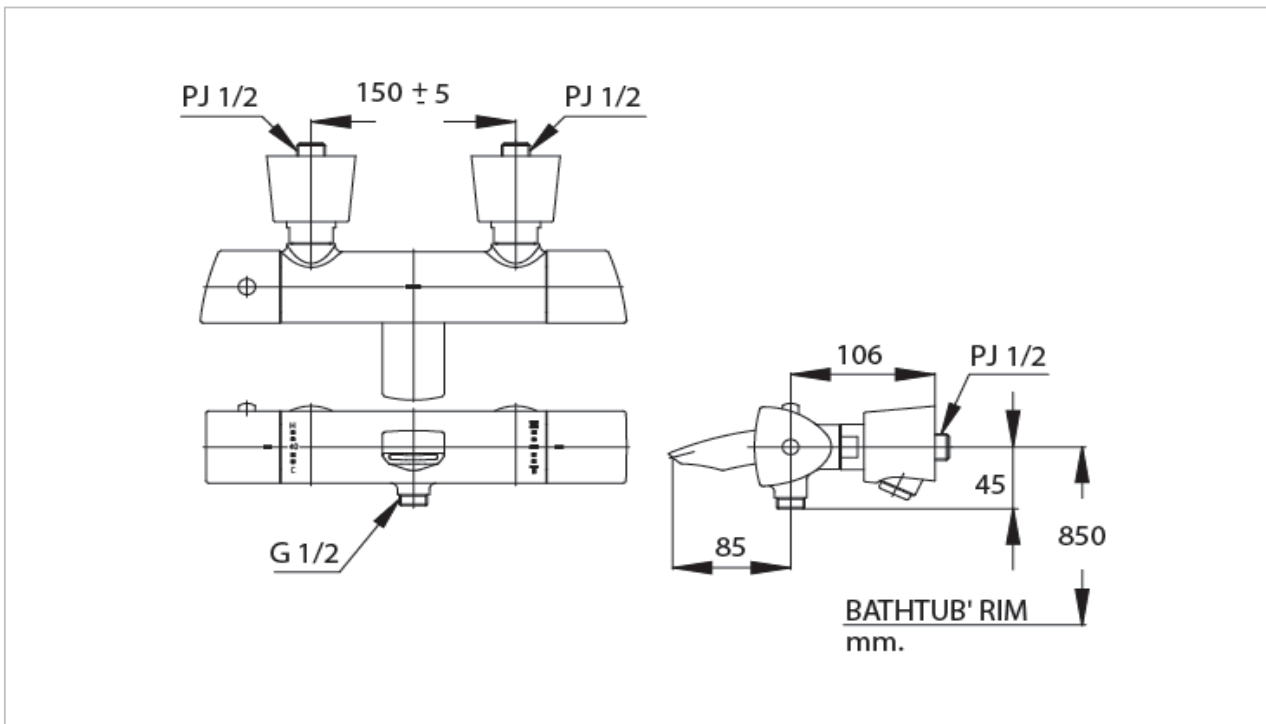

TOTO

FAUCET&SHOWER

TS244A

"Bellini" Thermostat Bath and Hand Shower

Product Features

TS244A  Thermostat by TOTO
Thermostat Bath and Hand Shower

Suggestion Fittings & Parts

Remark : We reserve the right to change some parts for suitability.