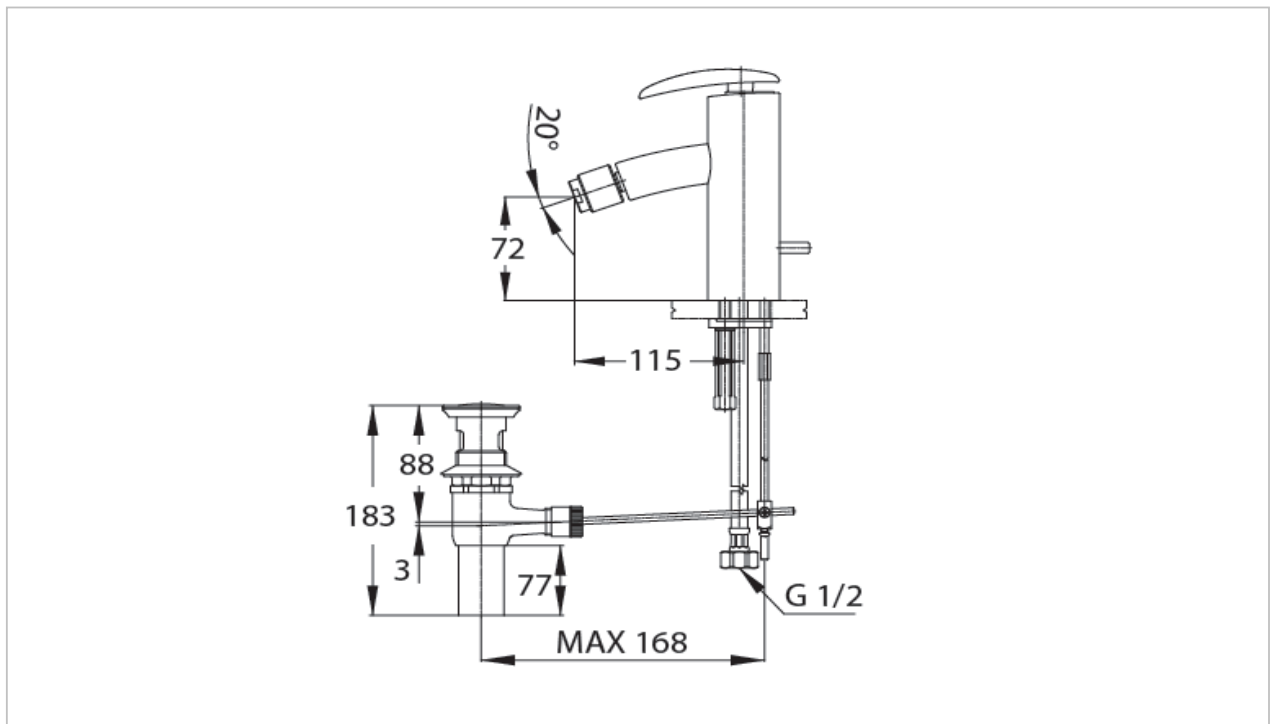

**TOTO**

**FAUCET&SHOWER**

**TS243A**

*"Bellini" Bidet Faucet*

**Product Features**

Single Lever Bidet Faucet Mixer with Pop-up Waste

**Suggestion Fittings & Parts**

Remark : We reserve the right to change some parts for suitability.