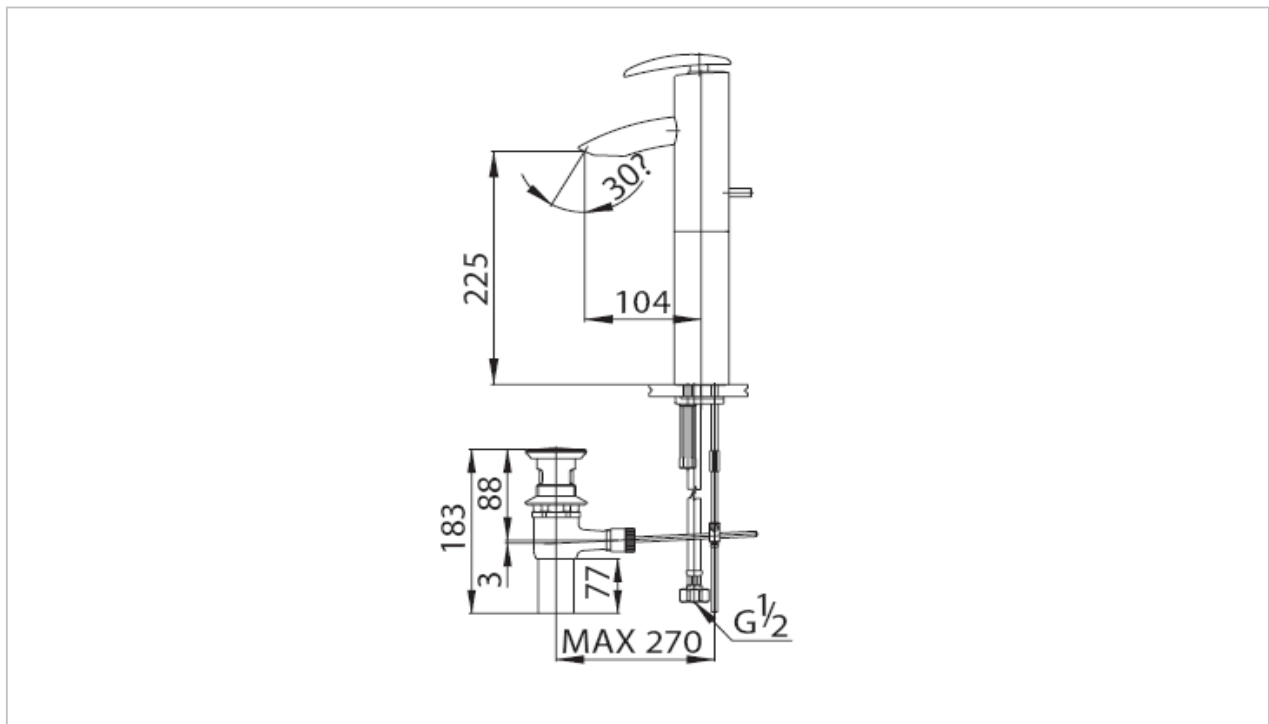

TOTO

FAUCET&SHOWER

TS242AY

"Bellini" Faucet

Product Features

Extended Single Lever Lavatory Faucet Mixer
with Pop-up Waste

Suggestion Fittings & Parts

Remark : We reserve the right to change some parts for suitability.