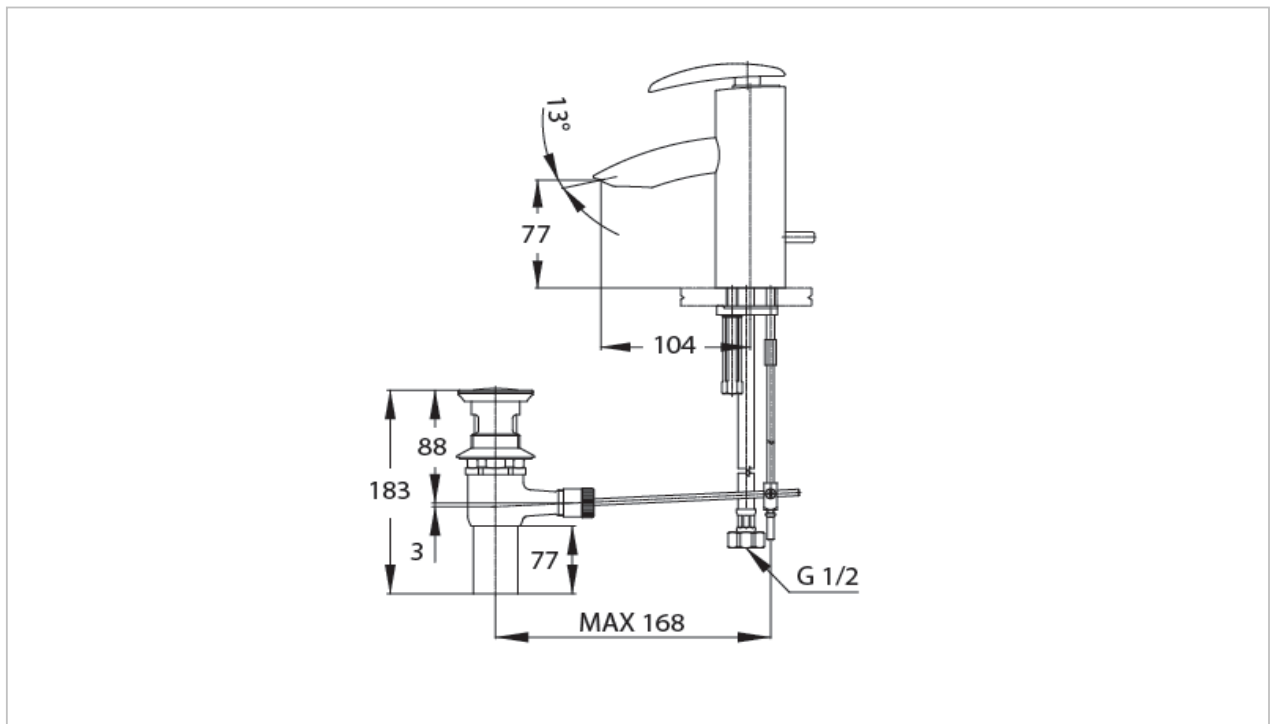

TOTO

FAUCET&SHOWER

TS242A

"Bellini" Faucet

Product Features

Single Lever Lavatory Faucet Mixer with Pop-up Waste

Suggestion Fittings & Parts

Remark : We reserve the right to change some parts for suitability.