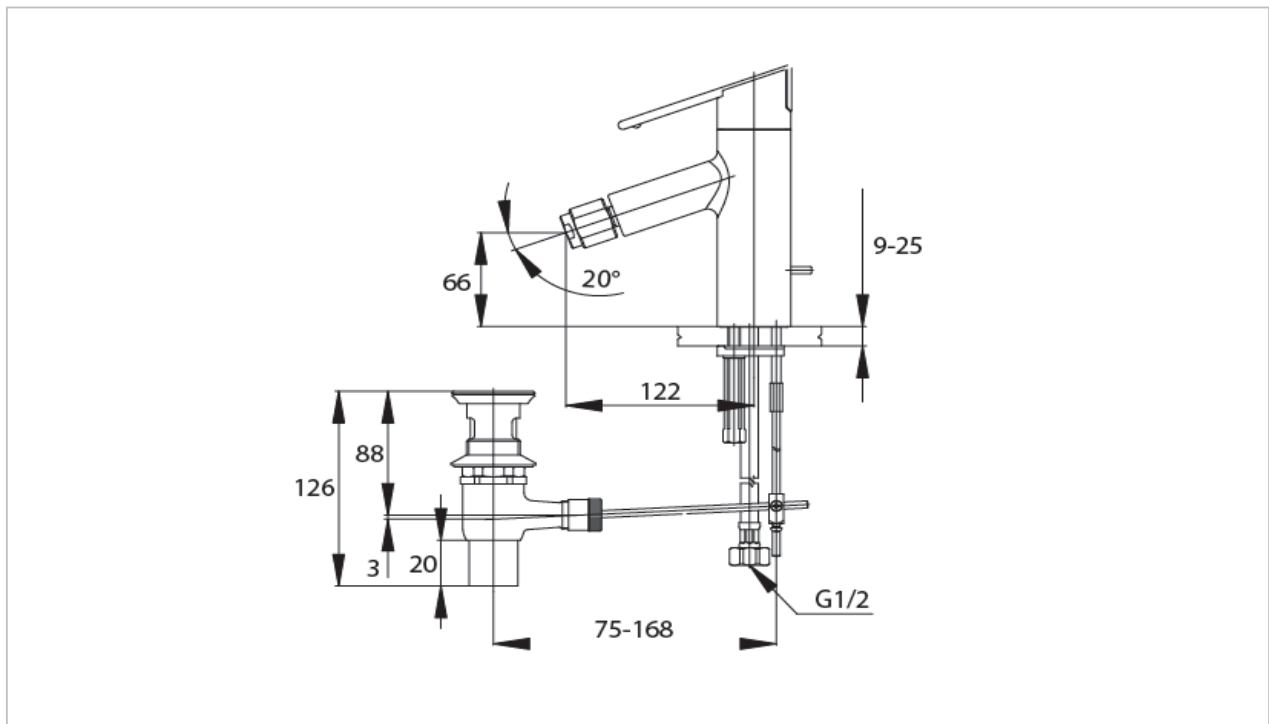

TOTO

FAUCET&SHOWER

TS241A

"Tajima" Bidet Faucet

Product Features

Single Lever Bidet Faucet Mixer with Pop-up Waste

Suggestion Fittings & Parts

Remark : We reserve the right to change some parts for suitability.