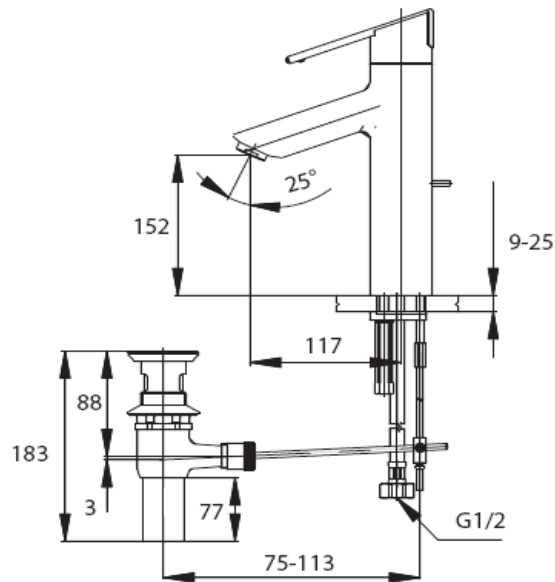

TOTO

FAUCET&SHOWER

TS240AX

"Tajima" Faucet

Product Features

Extended Single Lever Lavatory Faucet Mixer
with Pop-up Waste

Suggestion Fittings & Parts

Remark : We reserve the right to change some parts for suitability.