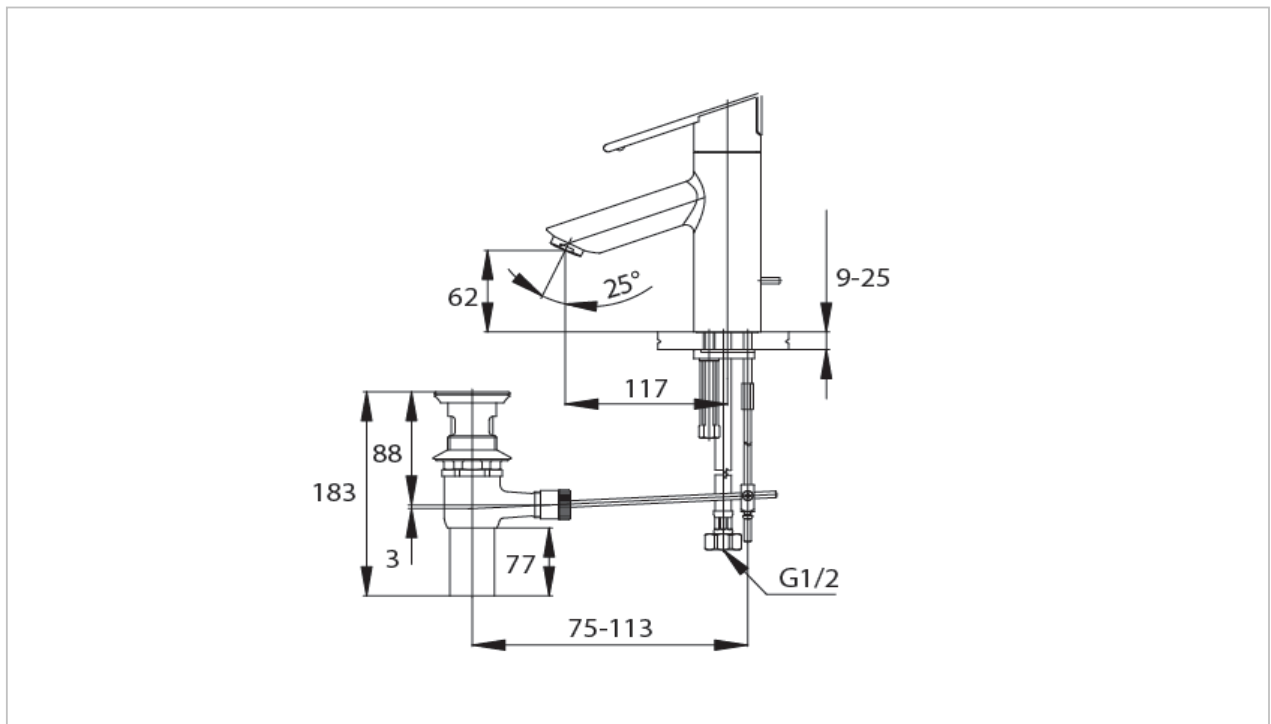

TOTO

FAUCET&SHOWER

TS240A

"Tajima" Faucet

Product Features

Single Lever Lavatory Faucet Mixer with Pop-up Waste

Suggestion Fittings & Parts

Remark : We reserve the right to change some parts for suitability.