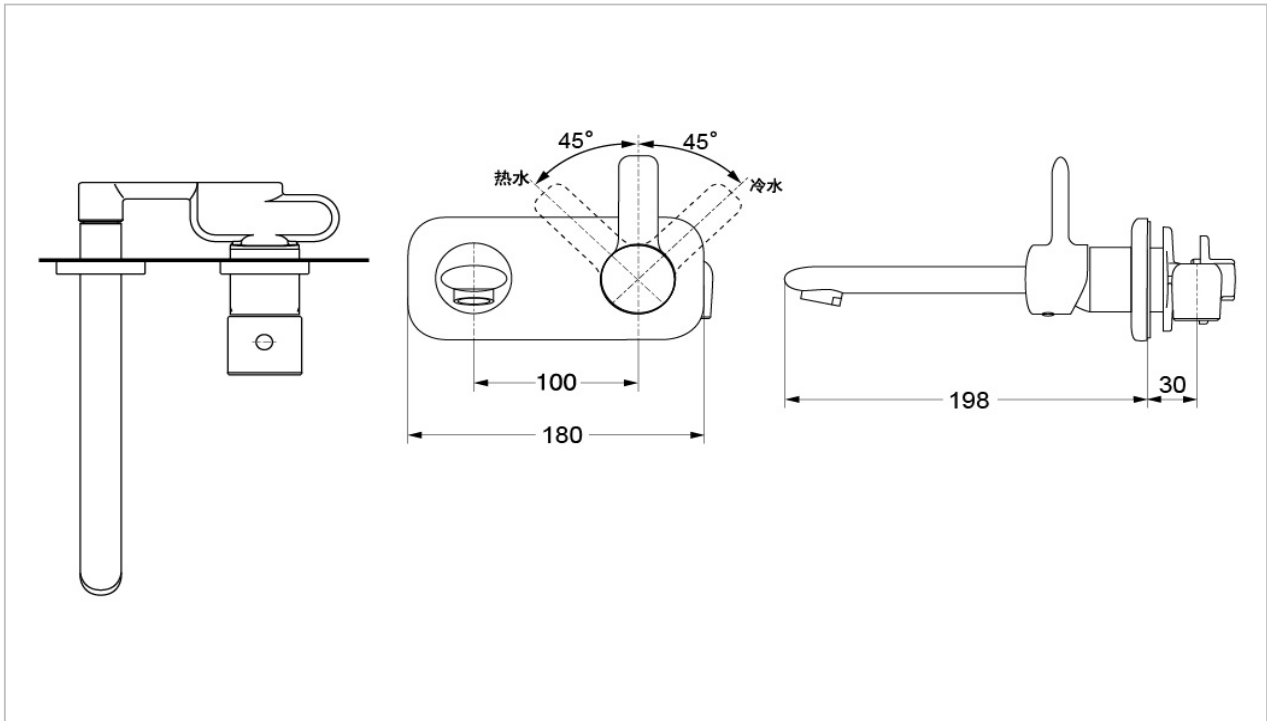

TOTO

FAUCETS

TS238A / TS153A

"Basic+" Lavatory Faucet

Product Features

Wall-embedded Lavatory Faucet
Single Handle and Single Hole Lavatory Mixer

Suggestion Fittings & Parts

Remark : We reserve the right to change some parts for suitability.