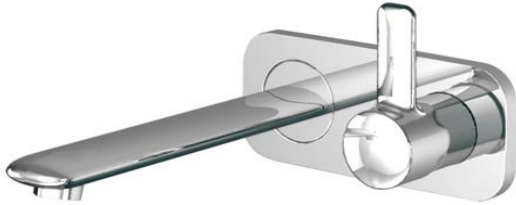

TOTO

FAUCETS

TS238A / TS153A

"Basic+" Lavatory Faucet

Product Features

Wall-embedded Lavatory Faucet
Single Handle and Single Hole Lavatory Mixer

Suggestion Fittings & Parts

Remark : We reserve the right to change some parts for suitability.