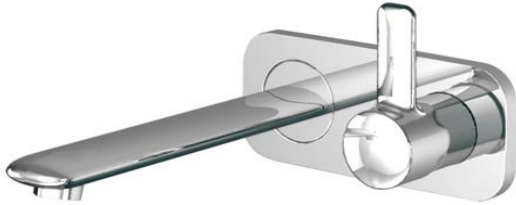

## TS238A

"Basic+" Lavatory Faucet

### Product Features

Wall-embedded Lavatory Faucet  
Single Handle and Single Hole Lavatory Mixer