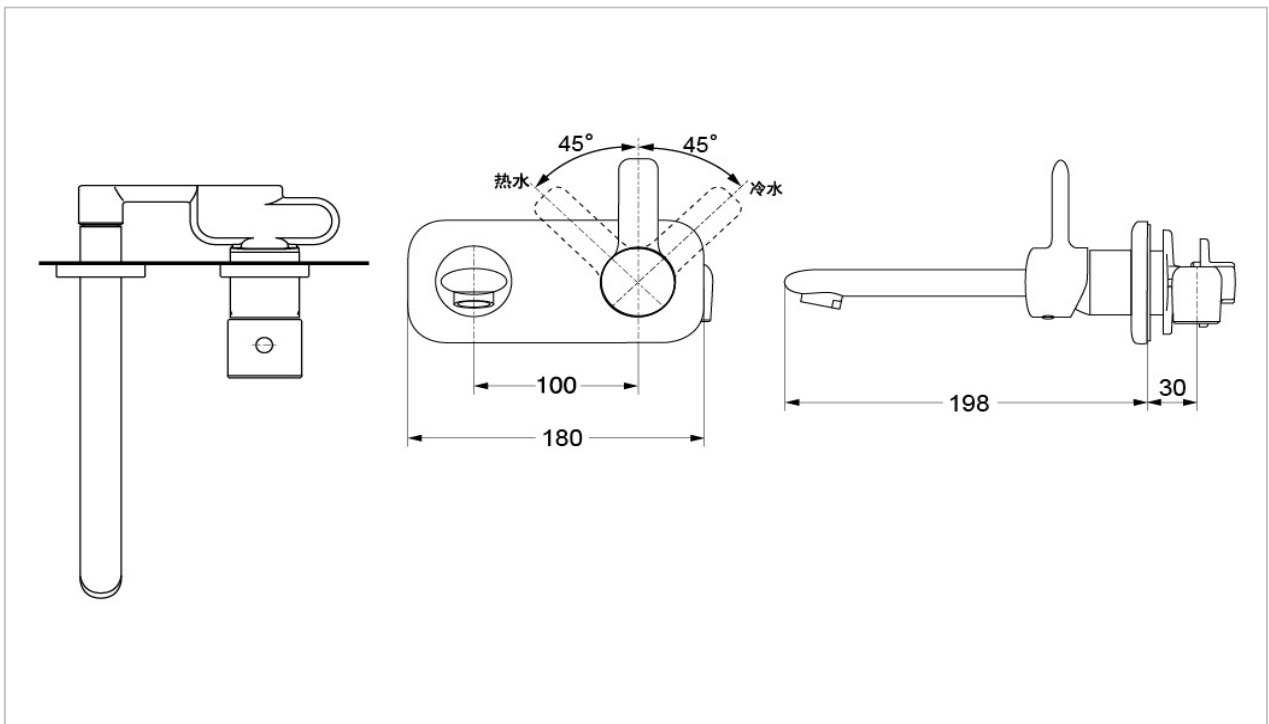

## TS238A

"Basic+" Lavatory Faucet

### Product Features

Wall-embedded Lavatory Faucet  
Single Handle and Single Hole Lavatory Mixer