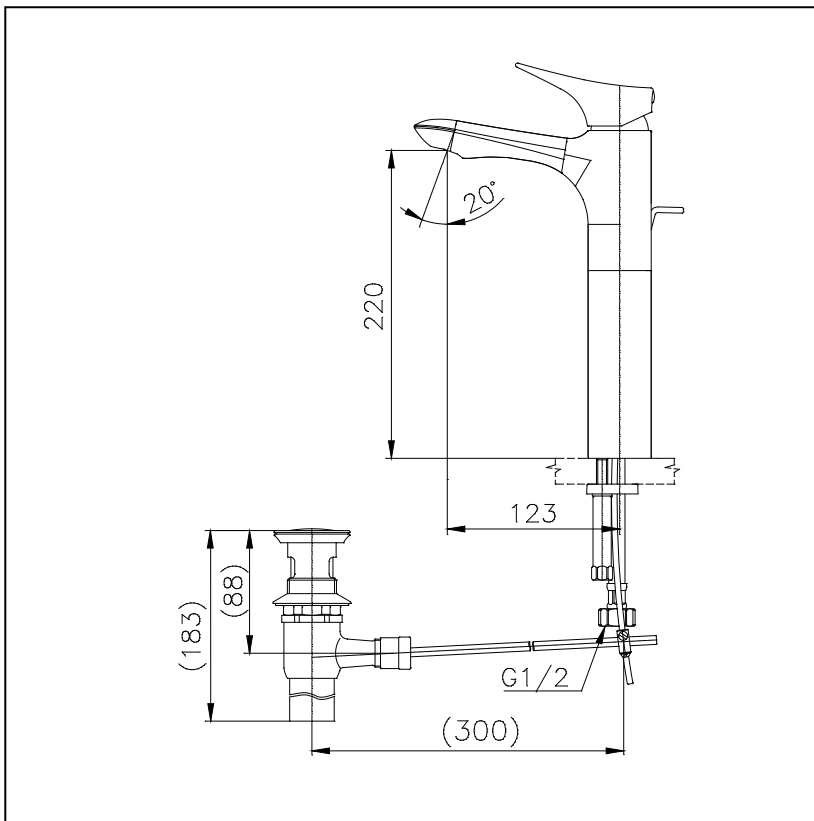

Item number: **TS236AY** **WILLOW Series**

Features

Specifications

Water Pressure : 0.05MPa -0.75MPa
 Hole : 1 Hole
 Finish : Nickel Chrome
 Material : Brass
 Flow Rate/ : <6L/min @0.1MPa.
 Water usage

Parts description

- **TS236AY**

Extened Single Lever Lavatory Faucet with Pop-Up Waste

Drawing:

Remarks:

Please result TOTO sales representative for detail.

TOTO (THAILAND) CO.,LTD

Bangkok Office : G Tower Grand Rama 9,12th Floor, South Wing, 9 Rama IX Road,Huaykwang Sub-district,Huaykwang District, Bangkok. 10310 Thailand
 Tel : +(66)2-117-9520(AUTO) Fax : +(66)2-117-9527