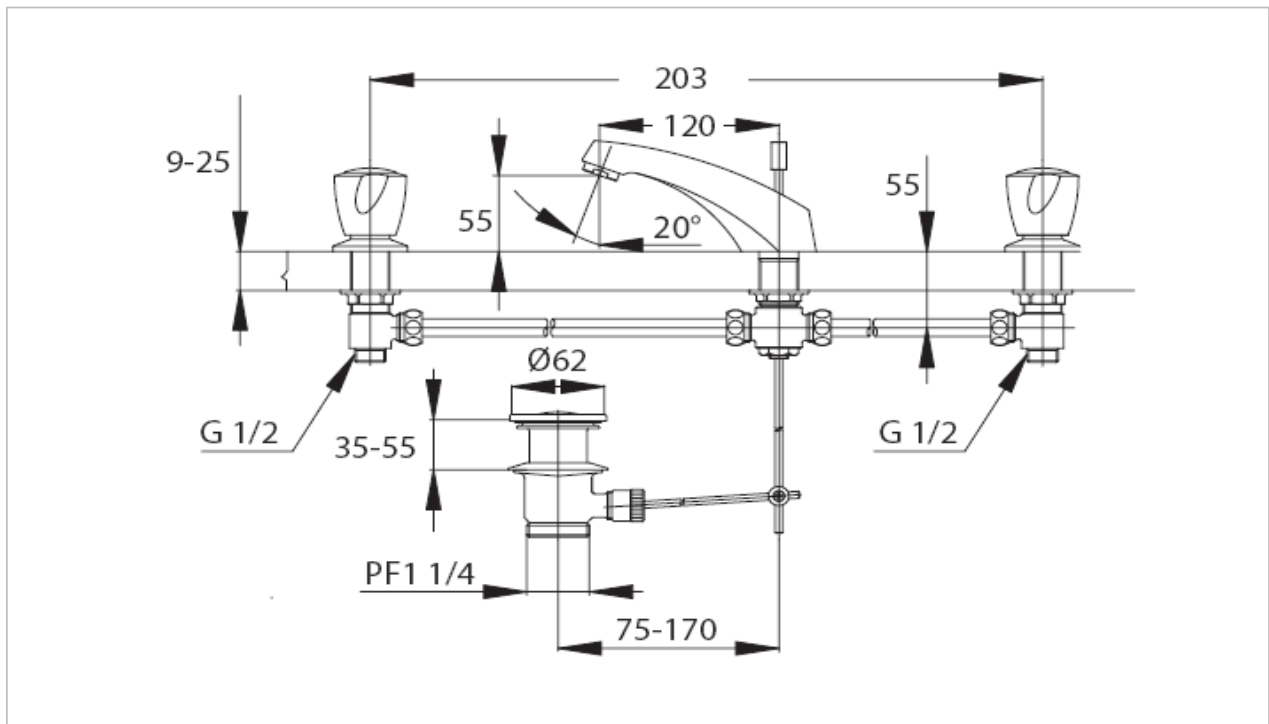

### Product Features

8" Lavatory Faucet with Pop-up Waste