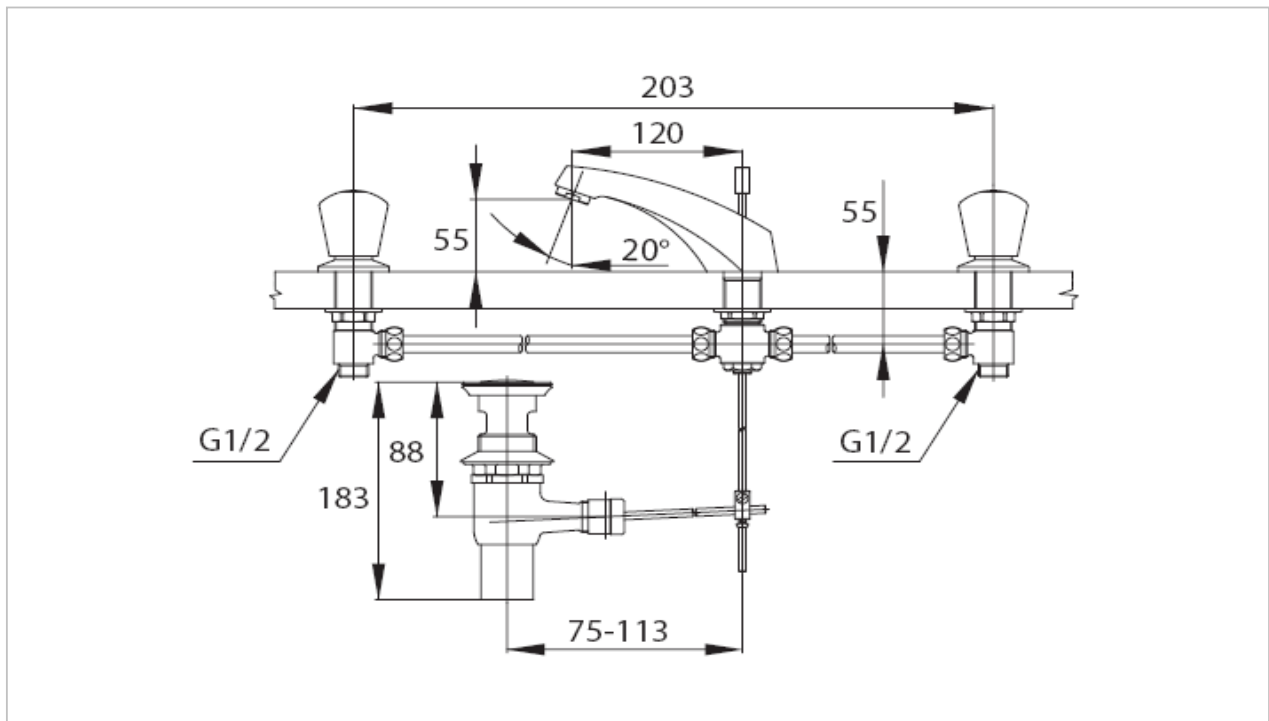

### TS231B17

"Benonic (B17)" Lavatory Faucet

### Product Features

8" Lavatory Faucet with Pop-up Waste