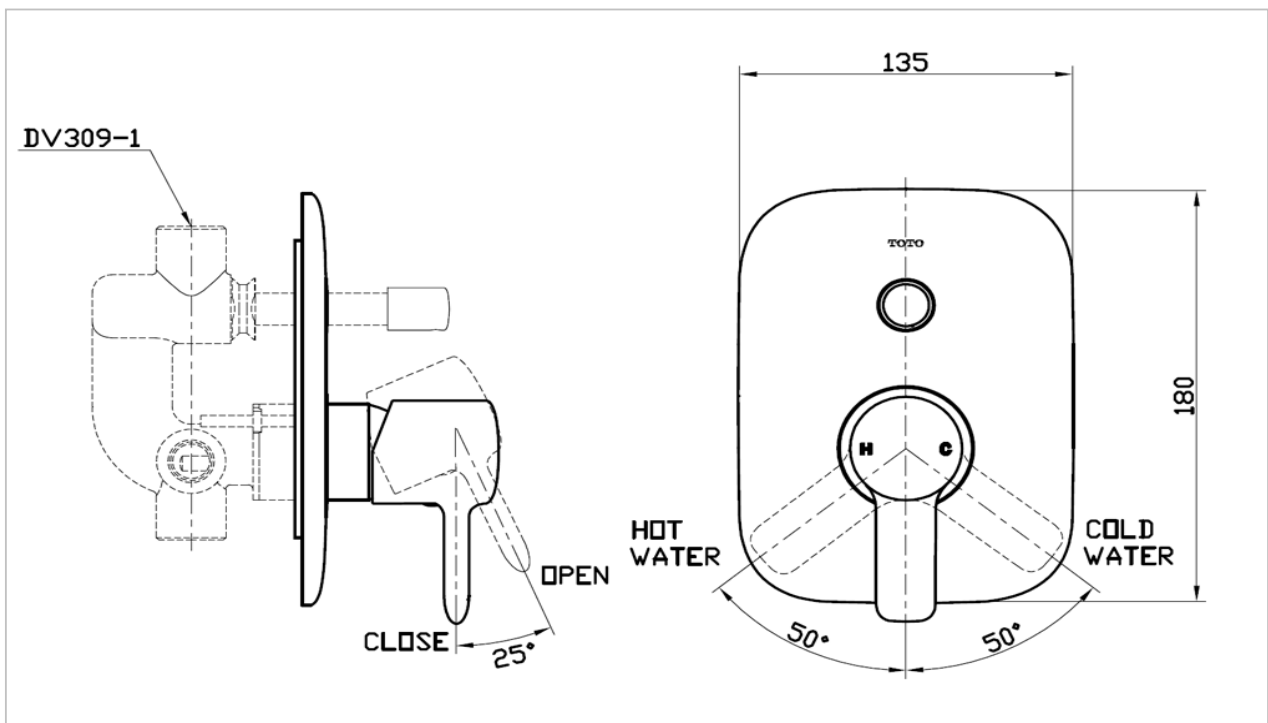

TOTO

FAUCETS

TS227AV

"Basic+" Bath Mixer

Product Features

Concealed Single Lever Bath Mixer
without Spout

Suggestion Fittings & Parts

Remark : We reserve the right to change some parts for suitability.