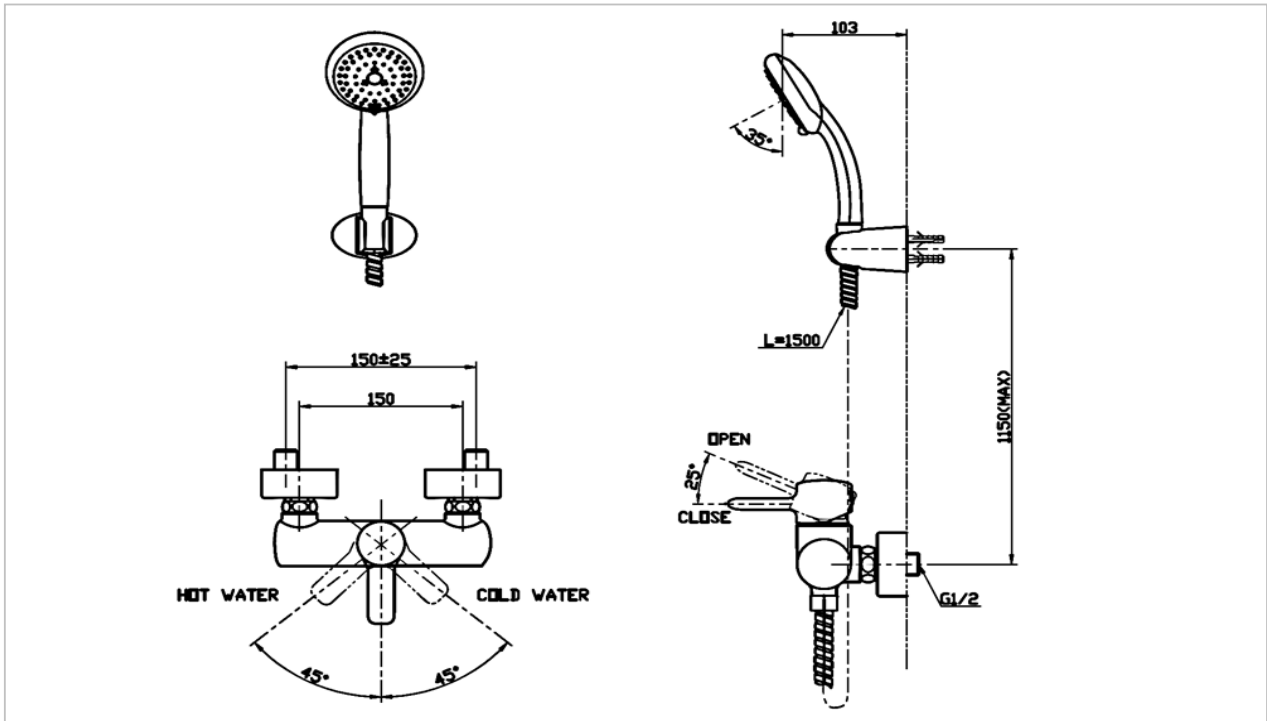

TOTO

FAUCETS

TS226AS69

"Basic+" Bath Mixer

Product Features

Exposed Singler Lever Mixer and Hand Shower

Suggestion Fittings & Parts

Remark : We reserve the right to change some parts for suitability.