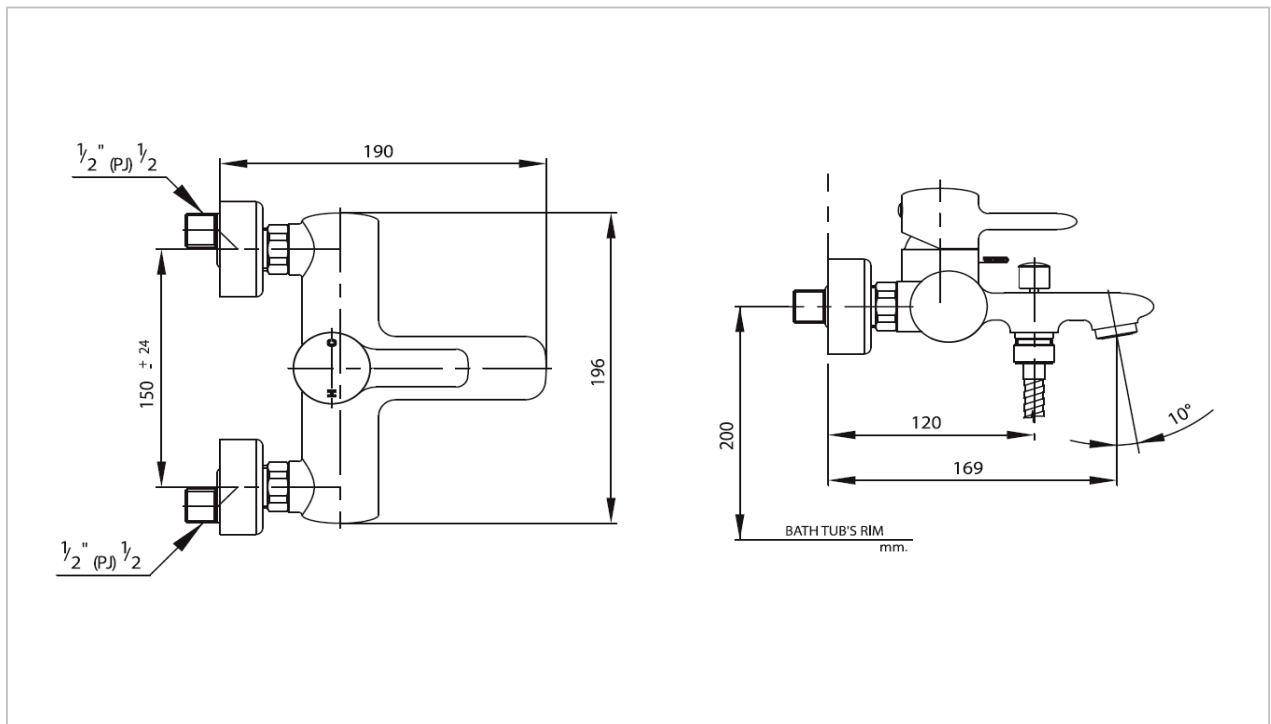

#### Product Features

Single Lever Bath and Shower Mixer  
(without Hand Shower Set)