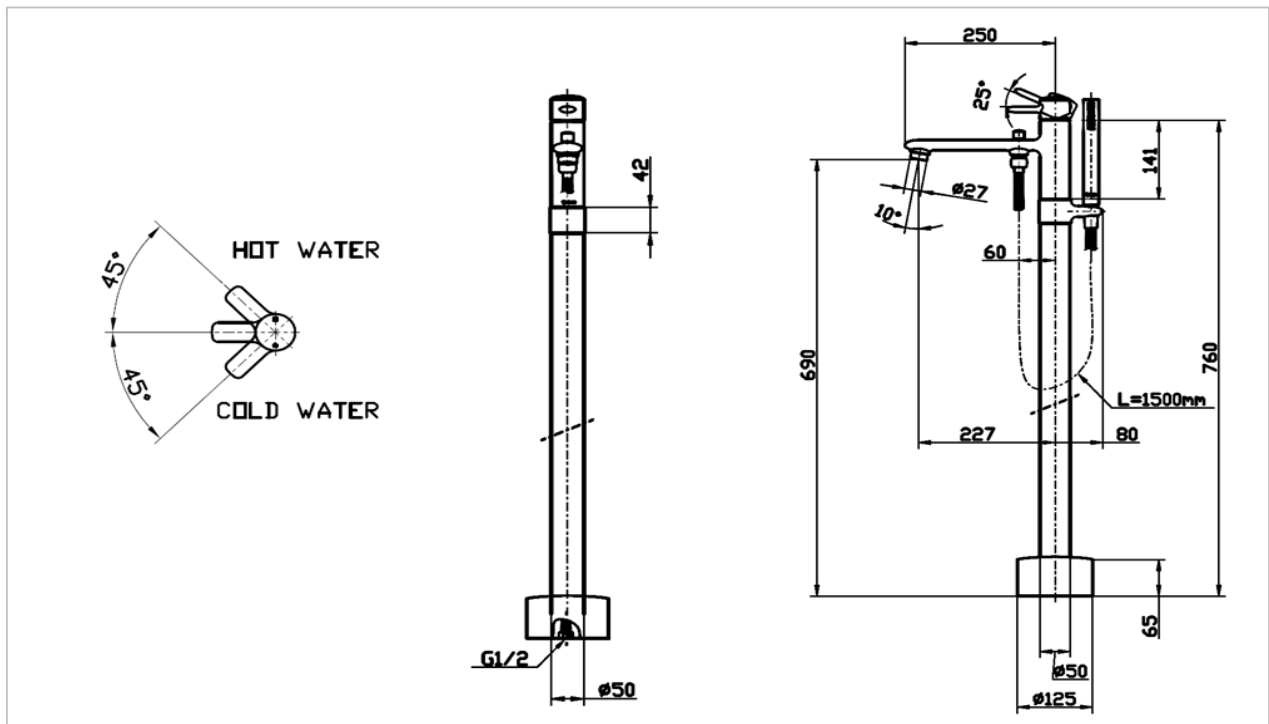

Suggestion Fittings & Parts

Remark : We reserve the right to change some parts for suitability.

TOTO (THAILAND) CO.,LTD

Bangkok Office : 598 Q House Ploenjit Building., G floor., Ploenchit Rd., Lumpini, Pathumwan, Bangkok. 10330 Thailand

Tel : +(66)2-650-9925(AUTO) Fax : +(66)2-650-9923-4

www.toto.co.th