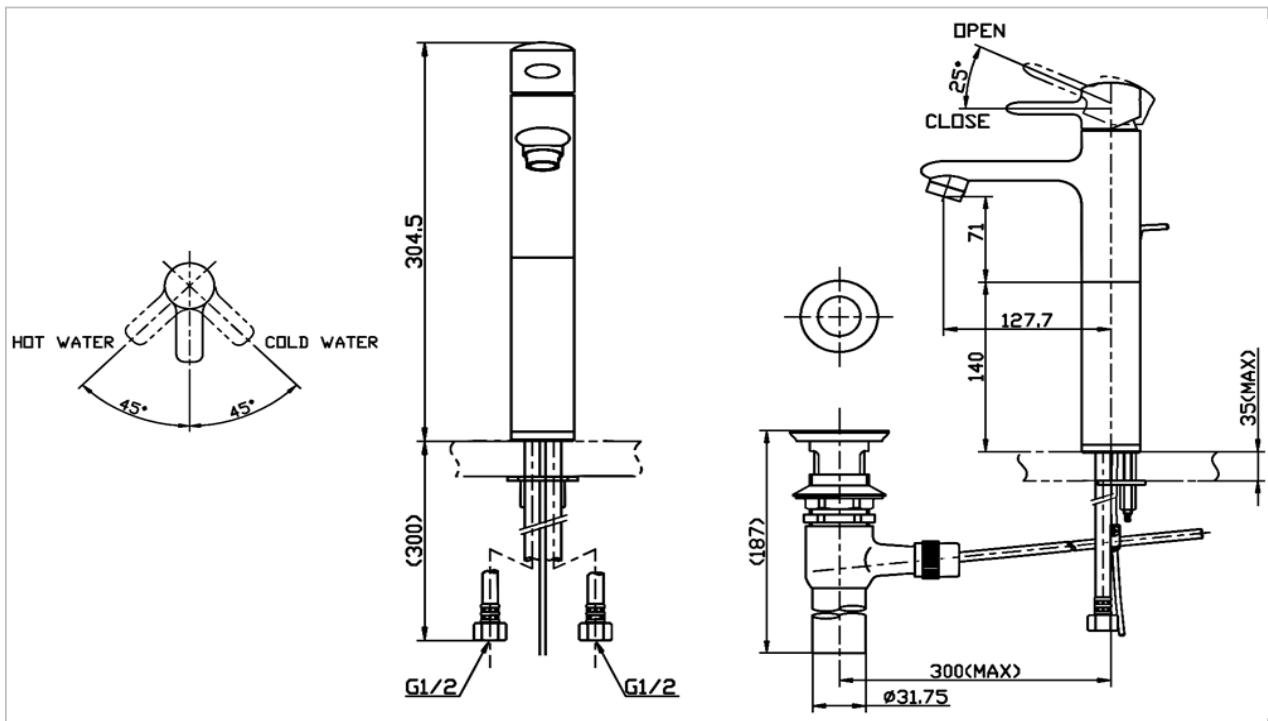

TOTO

FAUCETS

TS222AY

"Basic+" Lavatory Faucet

Product Features

Single Lever Lavatory Faucet

Suggestion Fittings & Parts

Remark : We reserve the right to change some parts for suitability.