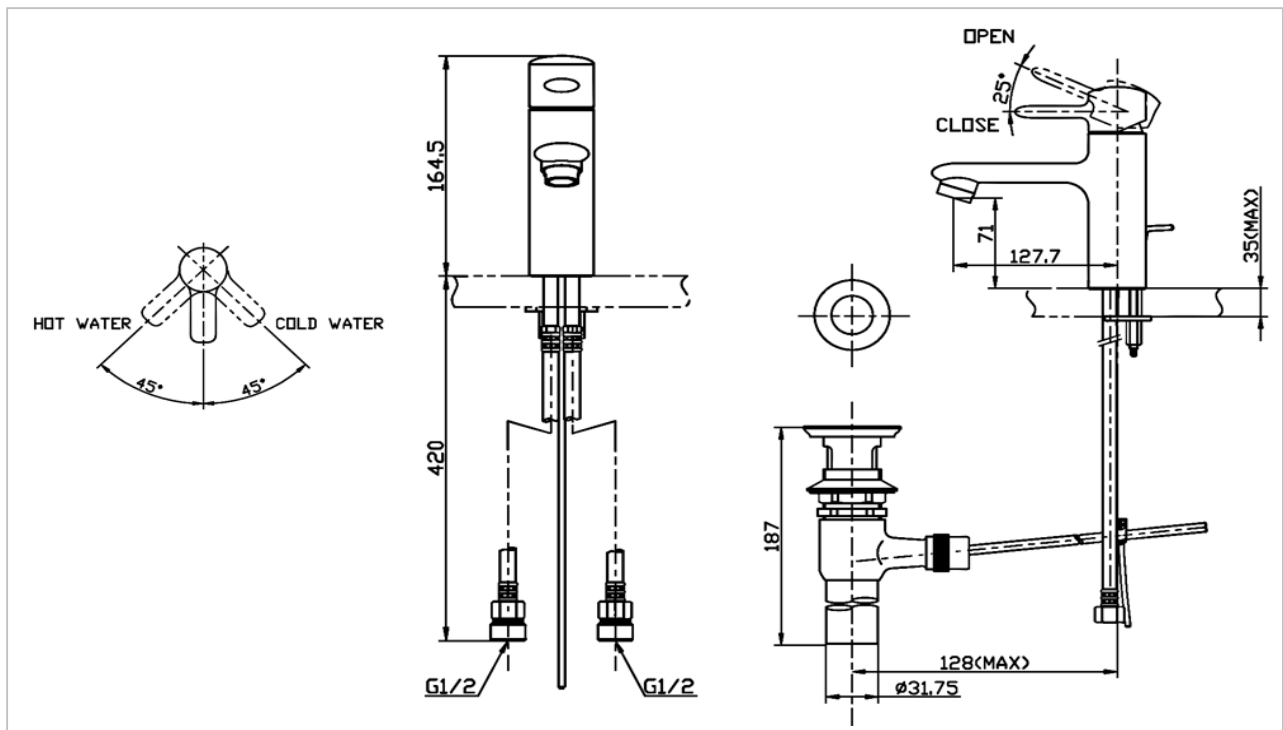

### TS222A

"Basic+" Lavatory Faucet

### Product Features

Single Lever Lavatory Faucet