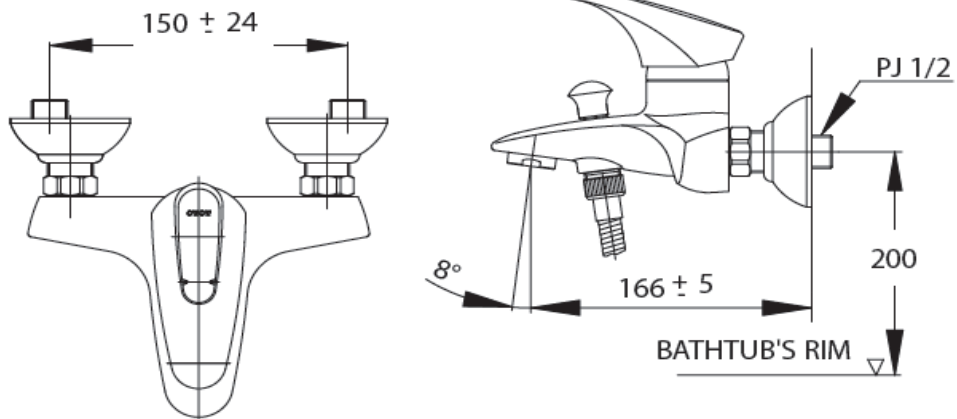

TOTO

FAUCET&SHOWER

TS217A

"Rino" Bath Mixer for Hand Shower

Product Features

Single Lever Bath Mixer for Hand Shower

Suggestion Fittings & Parts

Remark : We reserve the right to change some parts for suitability.