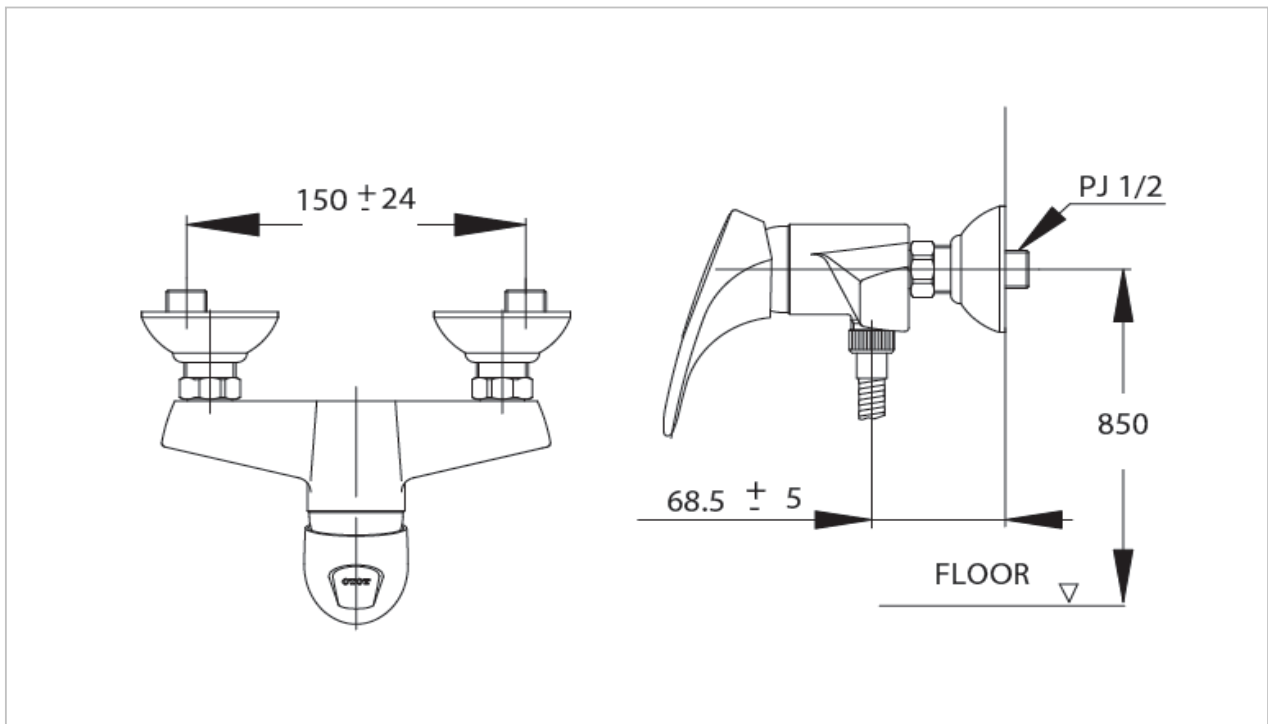

TOTO

FAUCET&SHOWER

TS216A

"Rino" Exposed Mixer for Hand Shower

Product Features

Exposed Single Lever Mixer for Hand Shower

Suggestion Fittings & Parts

Remark : We reserve the right to change some parts for suitability.