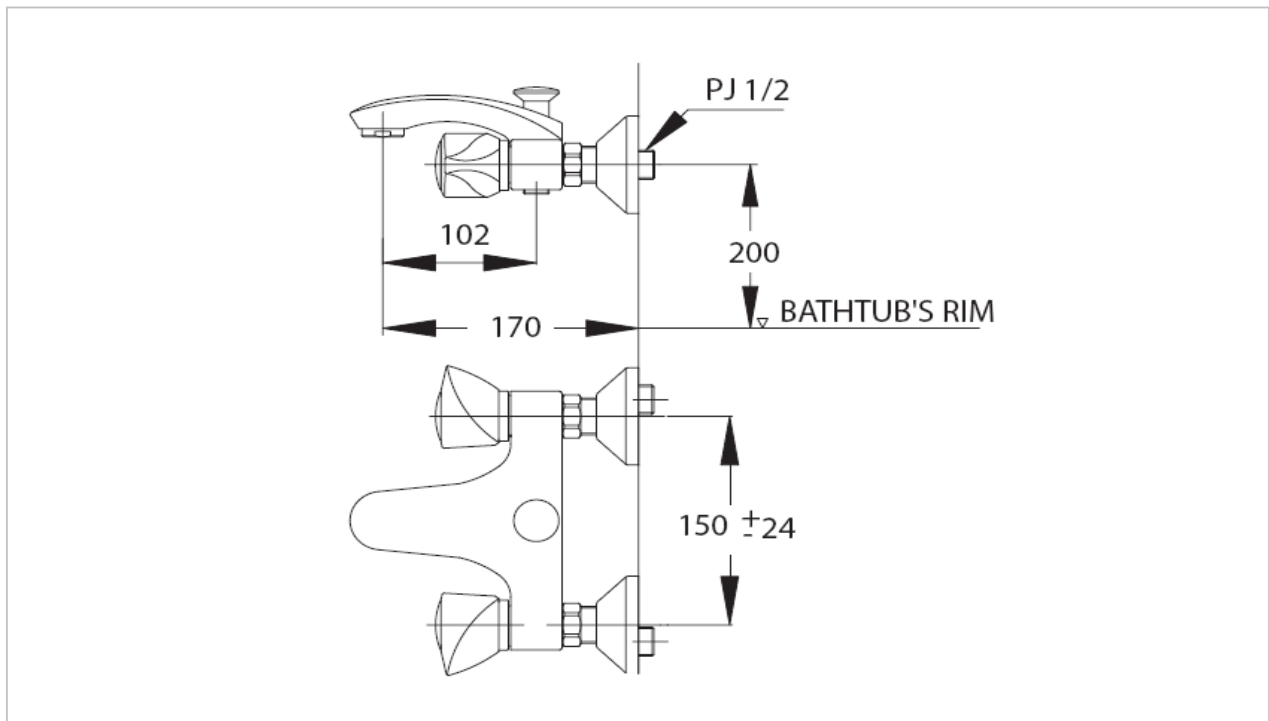

TOTO

FAUCET&SHOWER

TS214B13

"Regina"Combination Bath for Hand Shower

Product Features

Suggestion Fittings & Parts

Remark : We reserve the right to change some parts for suitability.

TOTO (THAILAND) CO.,LTD