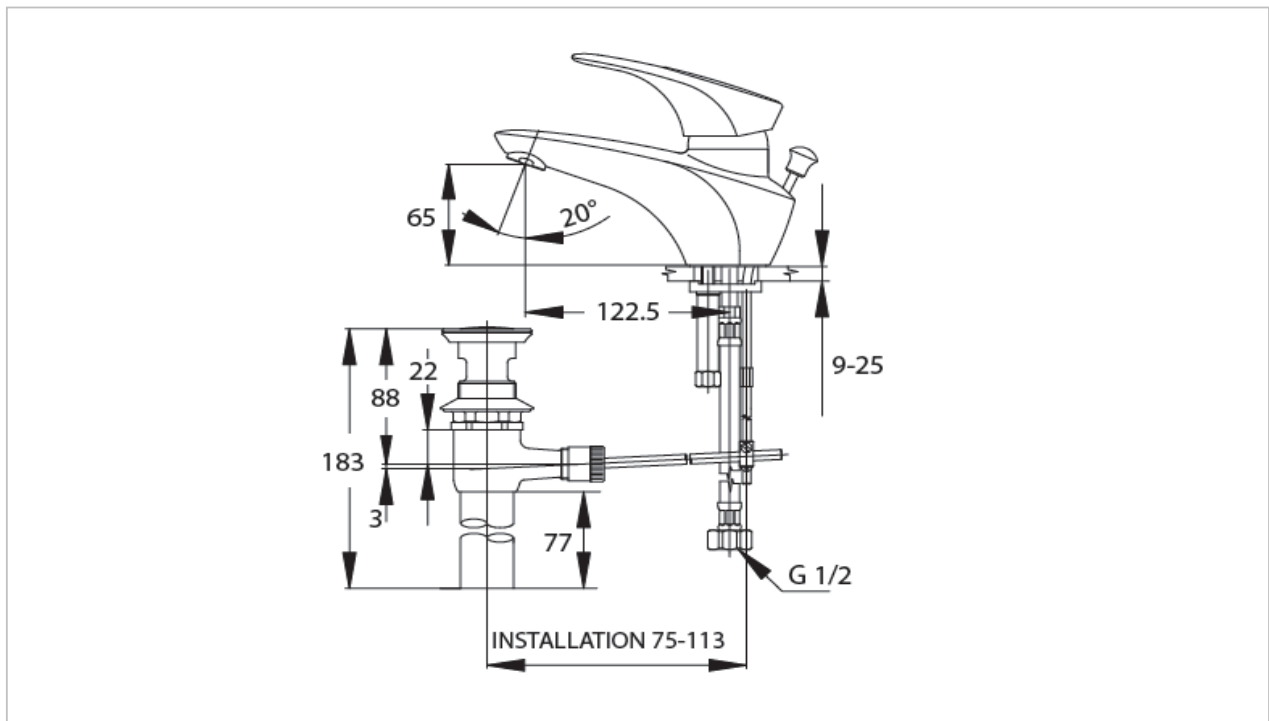

TOTO

FAUCET&SHOWER

TS205A

"Rino" Faucet

Product Features

Single Lever Lavatory Faucet with Pop-up Rod

Suggestion Fittings & Parts

Remark : We reserve the right to change some parts for suitability.